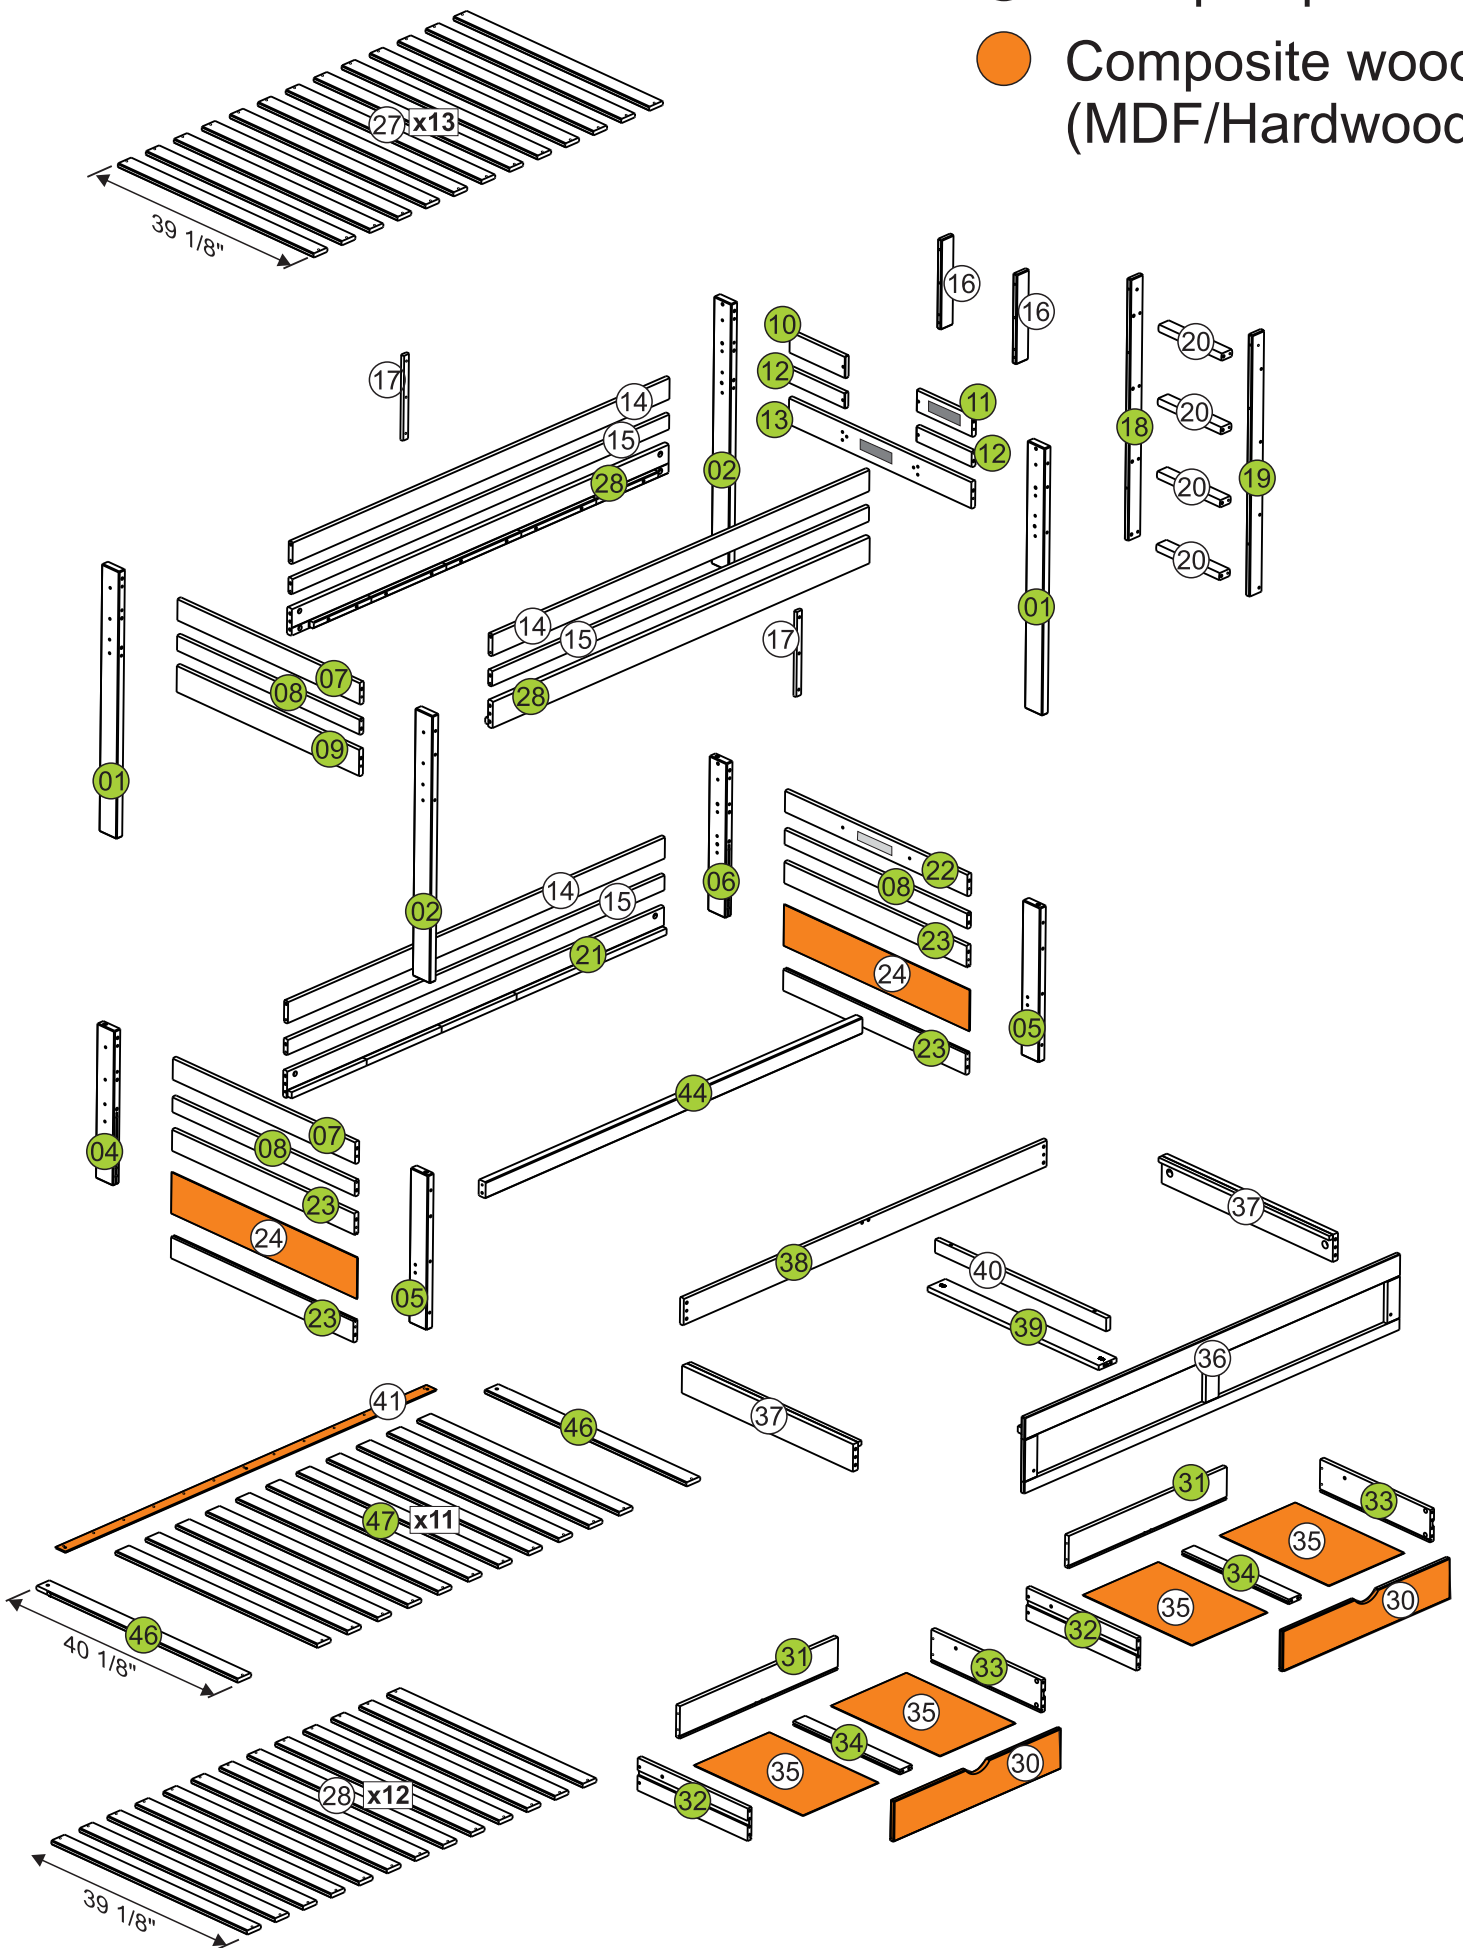

# JR LOFT BED + DAYBED WITH KING CONV.

## AJJP0080 / AJJP00WH

- Stamped pieces
- Composite wood (MDF/Hardwood)

## Side View