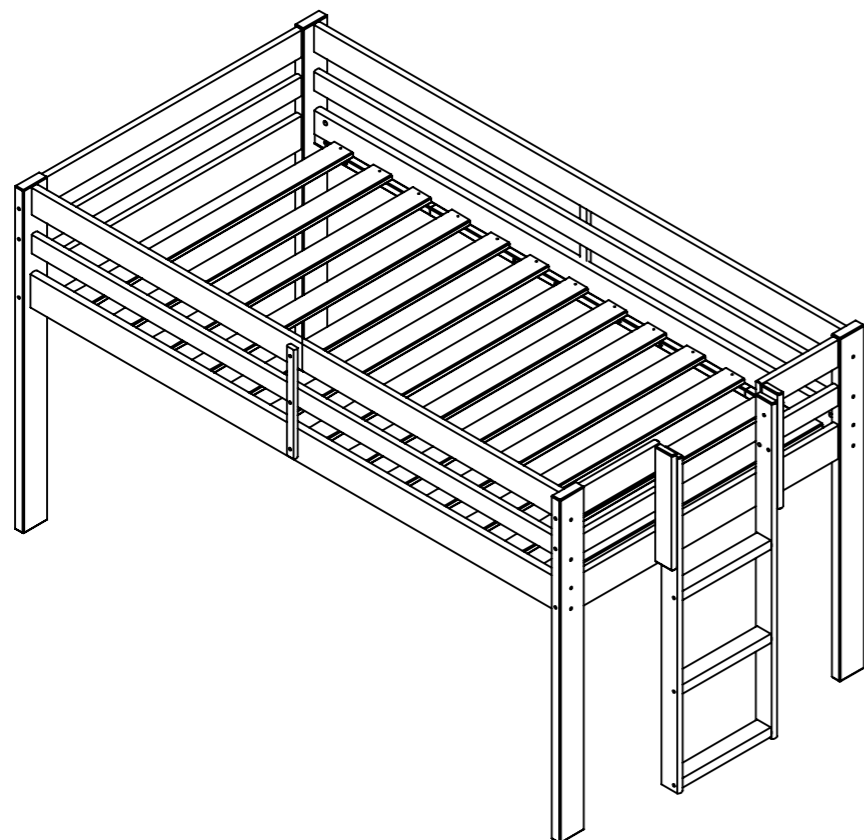

JR LOFT BED - AJJP00XXA

Top View