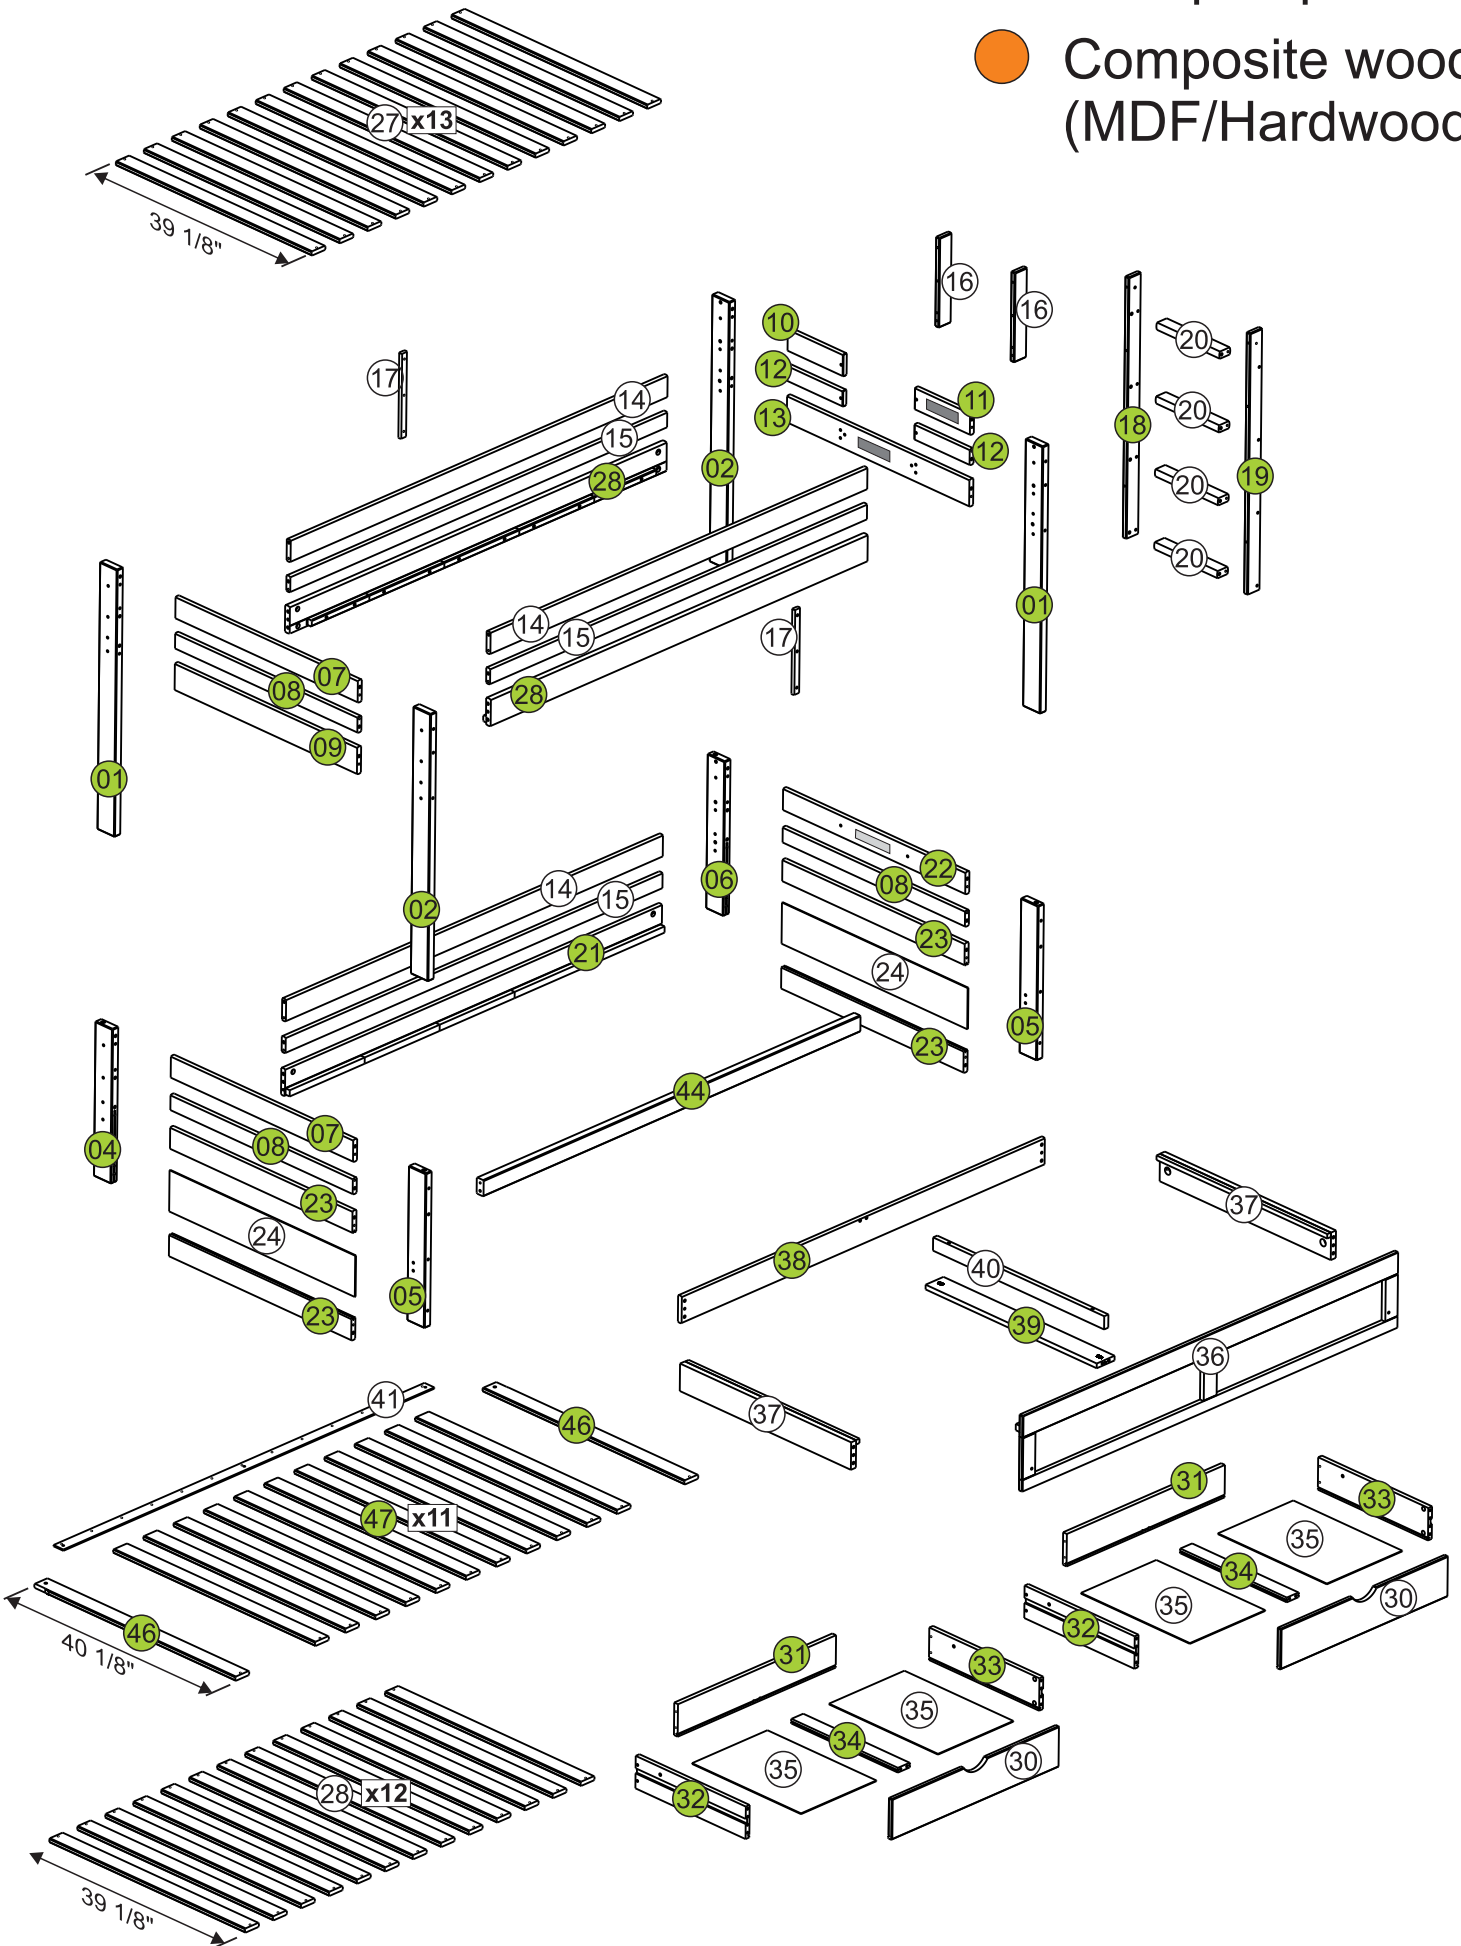

JR LOFT BED + DAYBED WITH KING CONV. AJJP00P0

- Stamped pieces
- Composite wood (MDF/Hardwood)