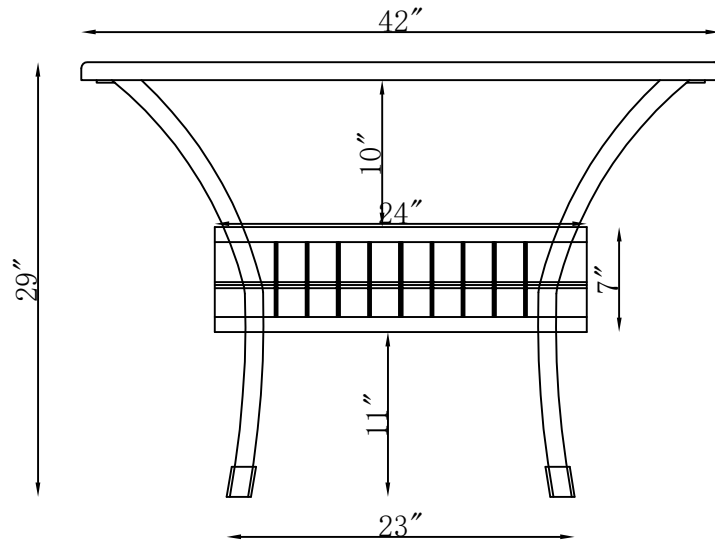

FRONT VIEW

TOP VIEW

AWWM02MM 42" Diameter Outdoor Dining Table