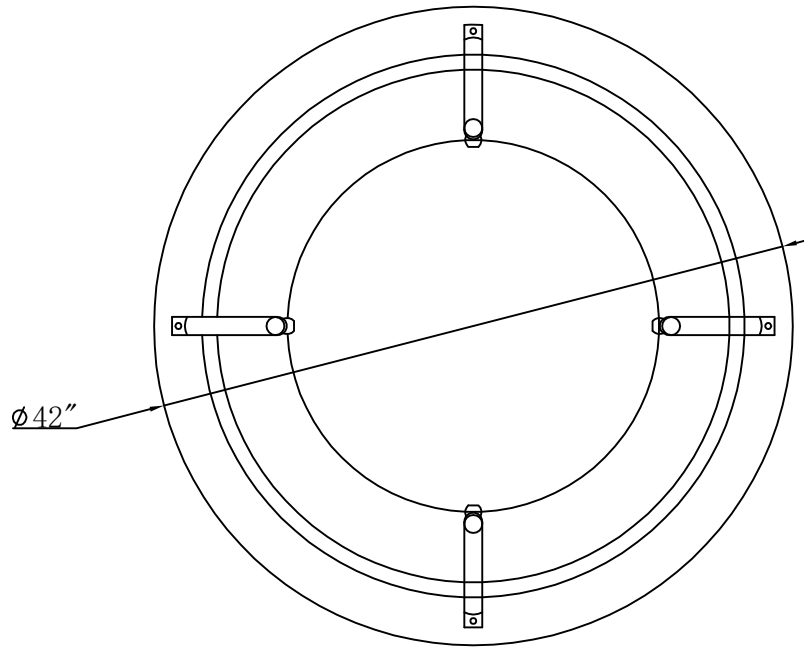

FRONT VIEW

TOP VIEW

AWWM02MM 42" Diameter Outdoor Dining Table