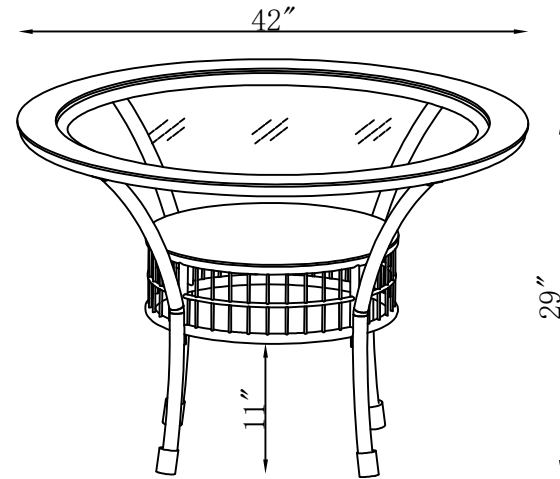

FRONT VIEW

TOP VIEW

AWWM02MM 42" Diameter Outdoor Dining Table