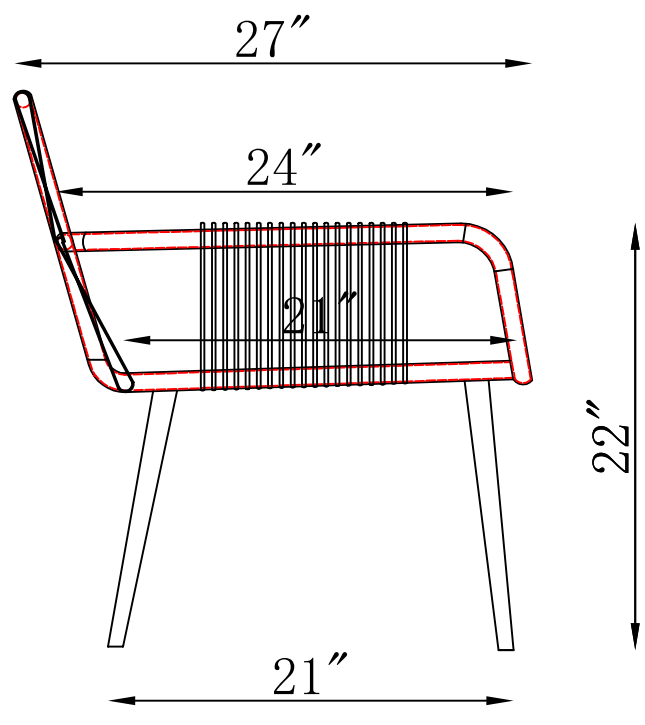

FRONT VIEW

SIDE VIEW

Back Pillow

Cushion-Seat

AWWK02KK - Alburgh/Andy Rope Chair