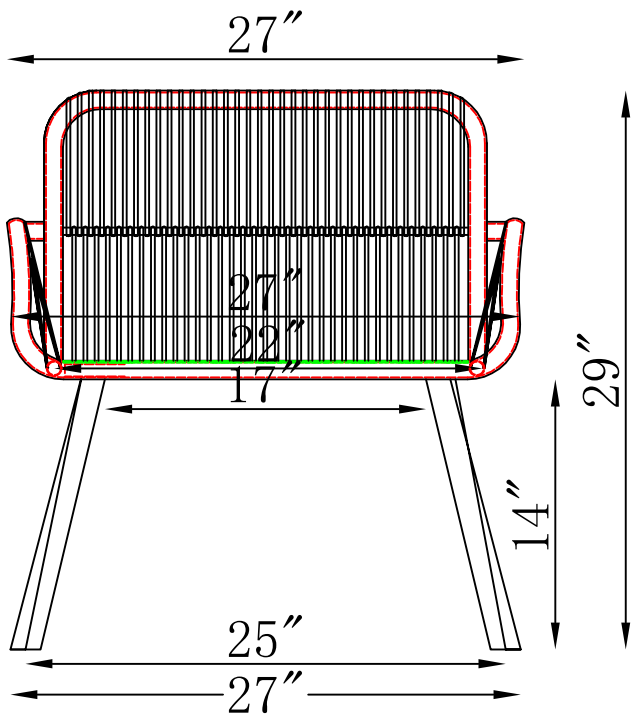

FRONT VIEW

SIDE VIEW

Back Pillow

Cushion-Seat

AWWK02KK - Alburgh/Andy Rope Chair