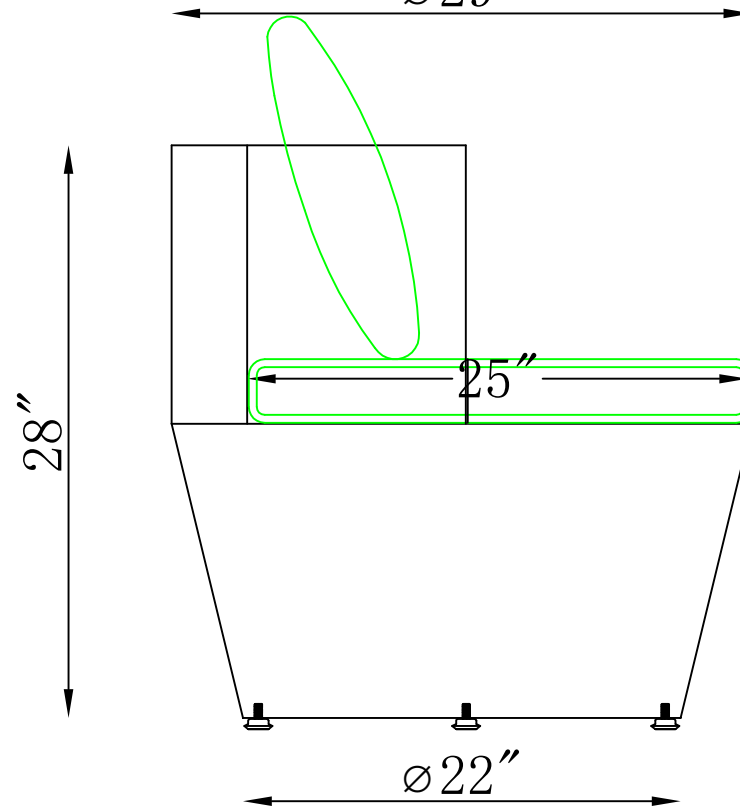

FRONT VIEW

ø29"

SIDE VIEW

ø29"

AWW10111 - CHAIR W/CUSHION

CUSHION