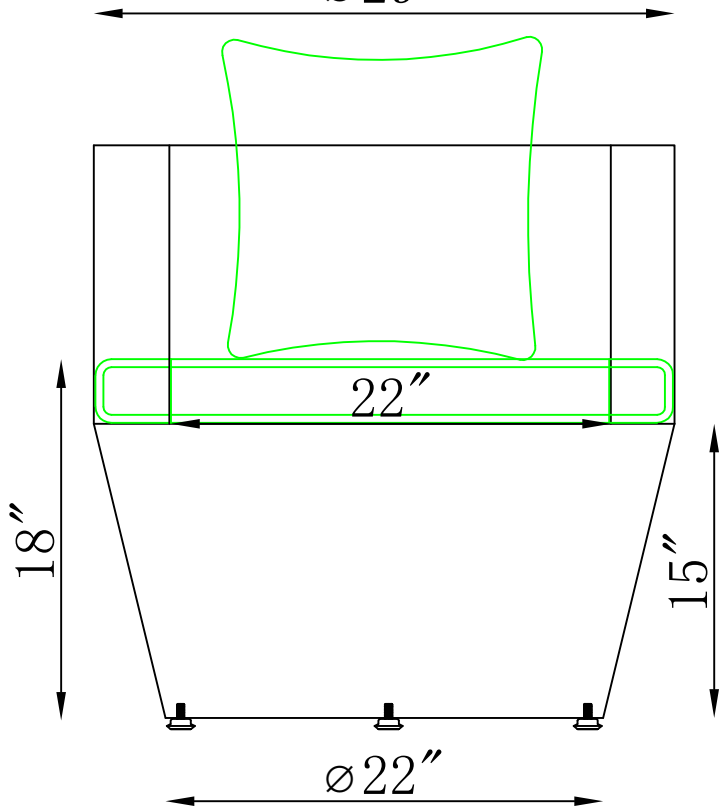

FRONT VIEW

ø29"

SIDE VIEW

ø29"

AWW10111 - CHAIR W/CUSHION

CUSHION