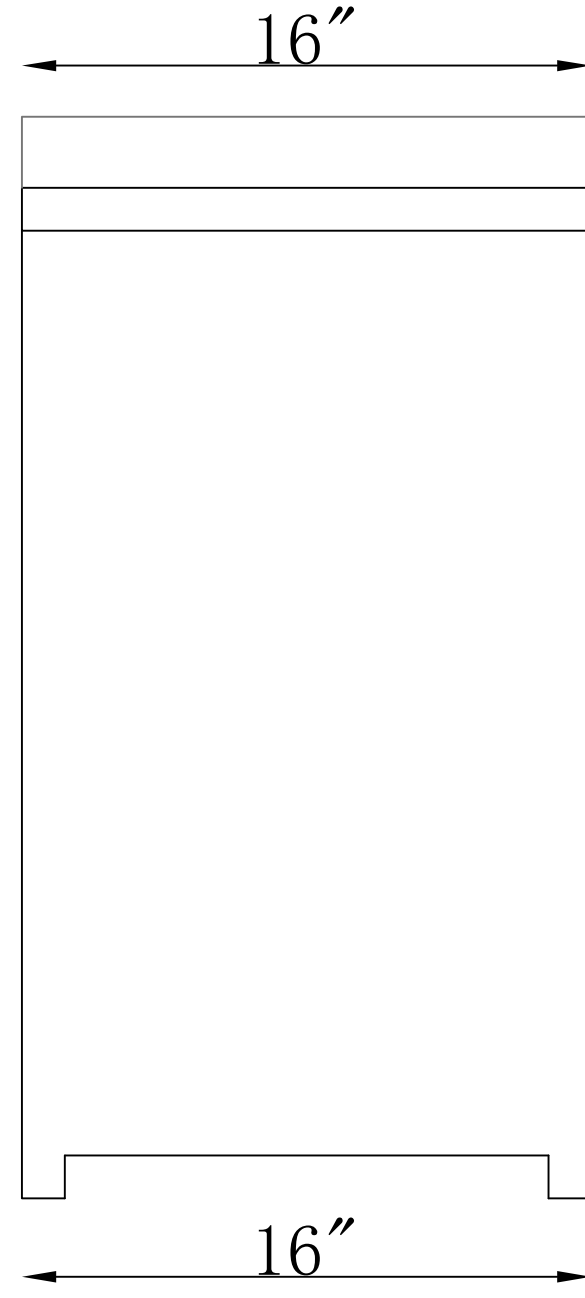

AWWF08FF PUB STOOL

CUSHION

FRONT VIEW

SIDE VIEW

AWWF08FF PUB STOOL