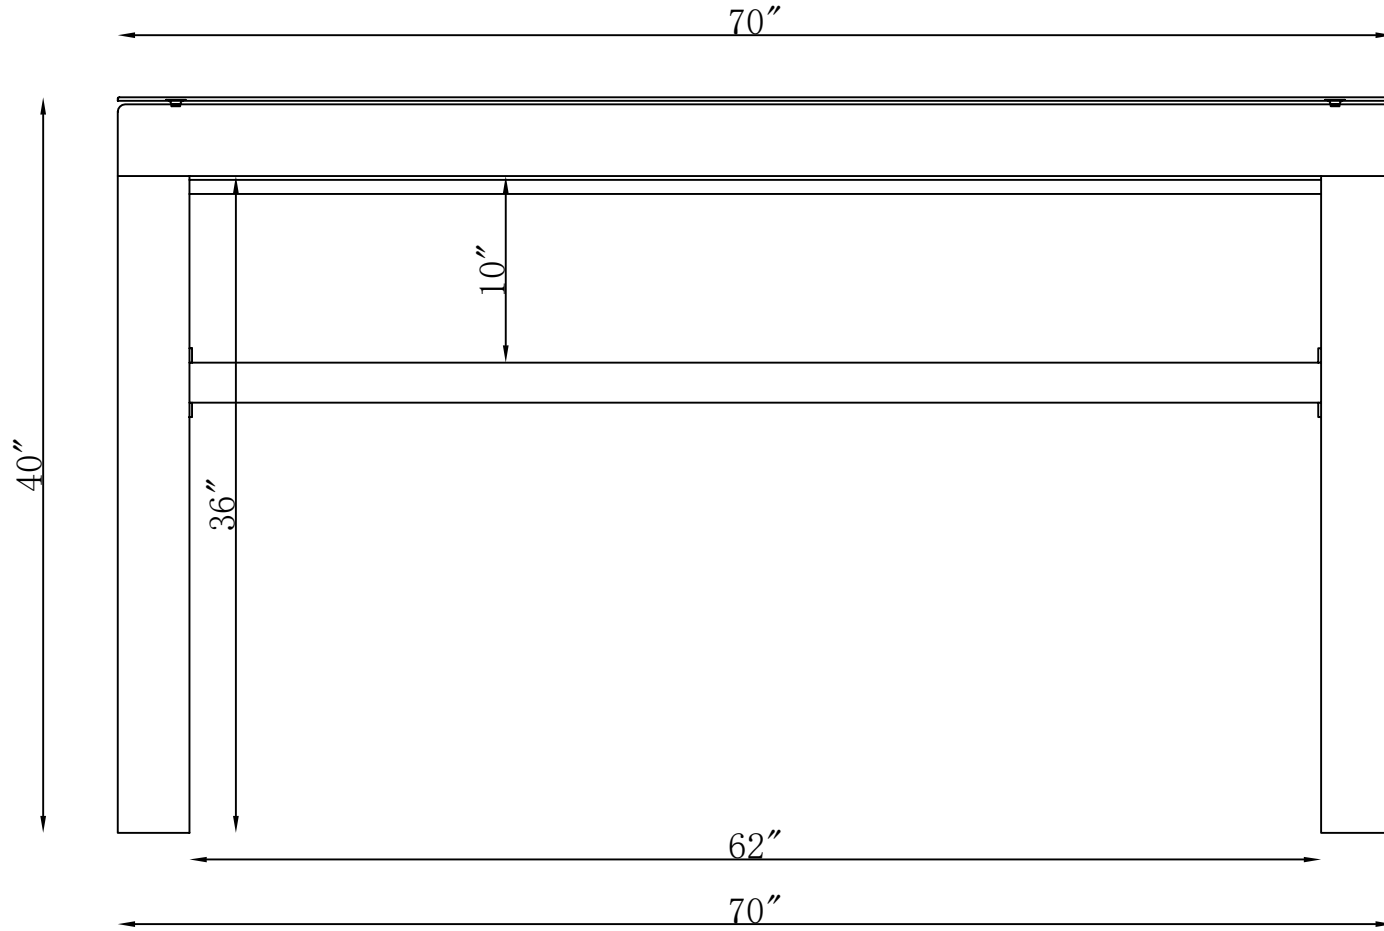

AWWF07FF TALL PUB TABLE WITH GLASS TOP

FRONT VIEW

SIDE VIEW

AWWF07FF TALL PUB TABLE WITH GLASS TOP