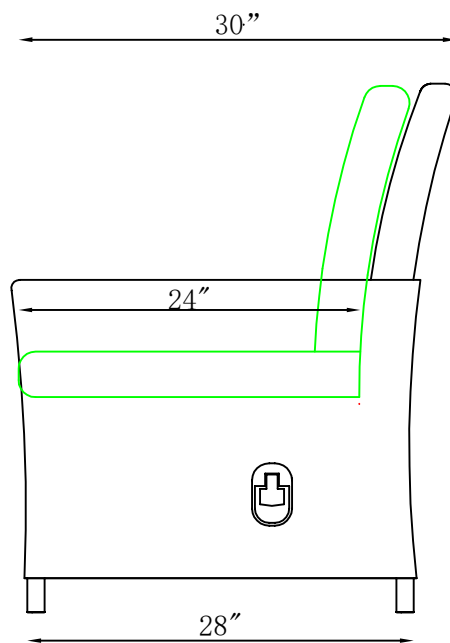

FRONT VIEW

SIDE VIEW

CUSHION

AWWF03FF- SINGLE RECLINER CHAIR
W/CUSHION