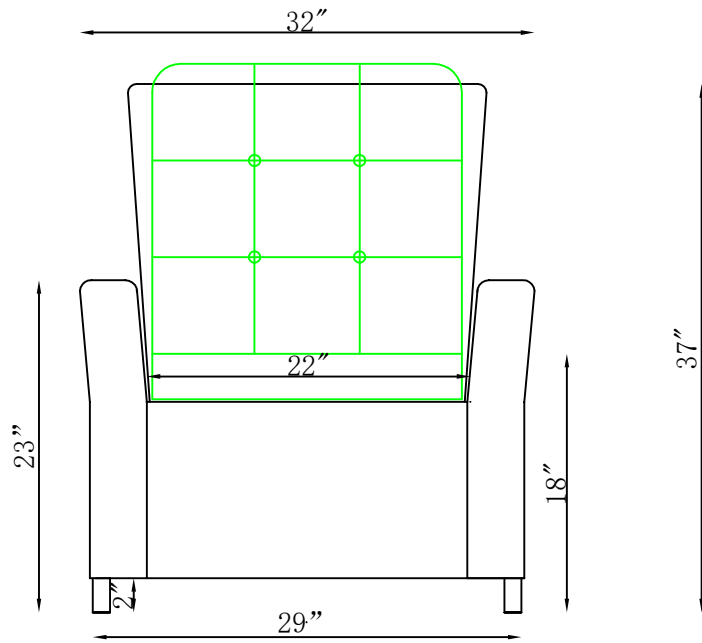

FRONT VIEW

SIDE VIEW

CUSHION

AWWF03FF- SINGLE RECLINER CHAIR
W/CUSHION