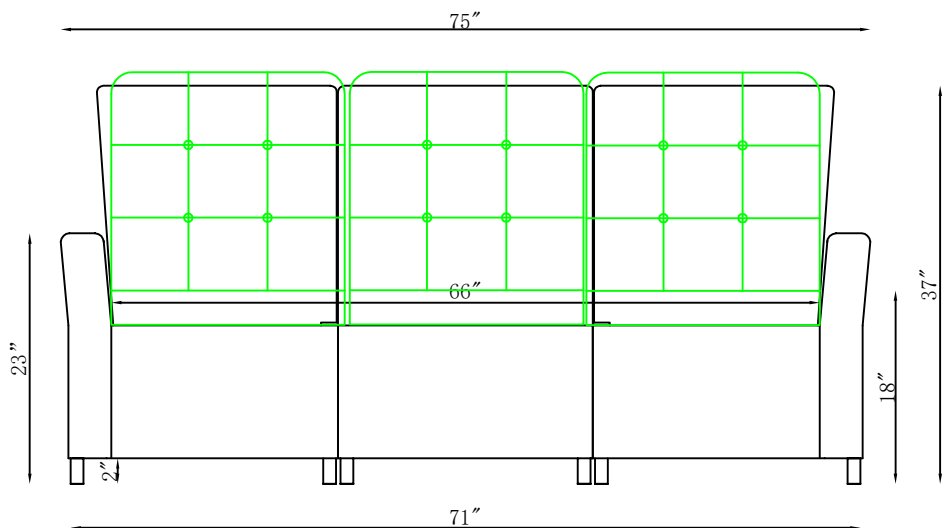

FRONT VIEW

SIDE VIEW

AWWF01FF- 3 SEAT RECLINER SOFA
W/CUSHION

CUSHION