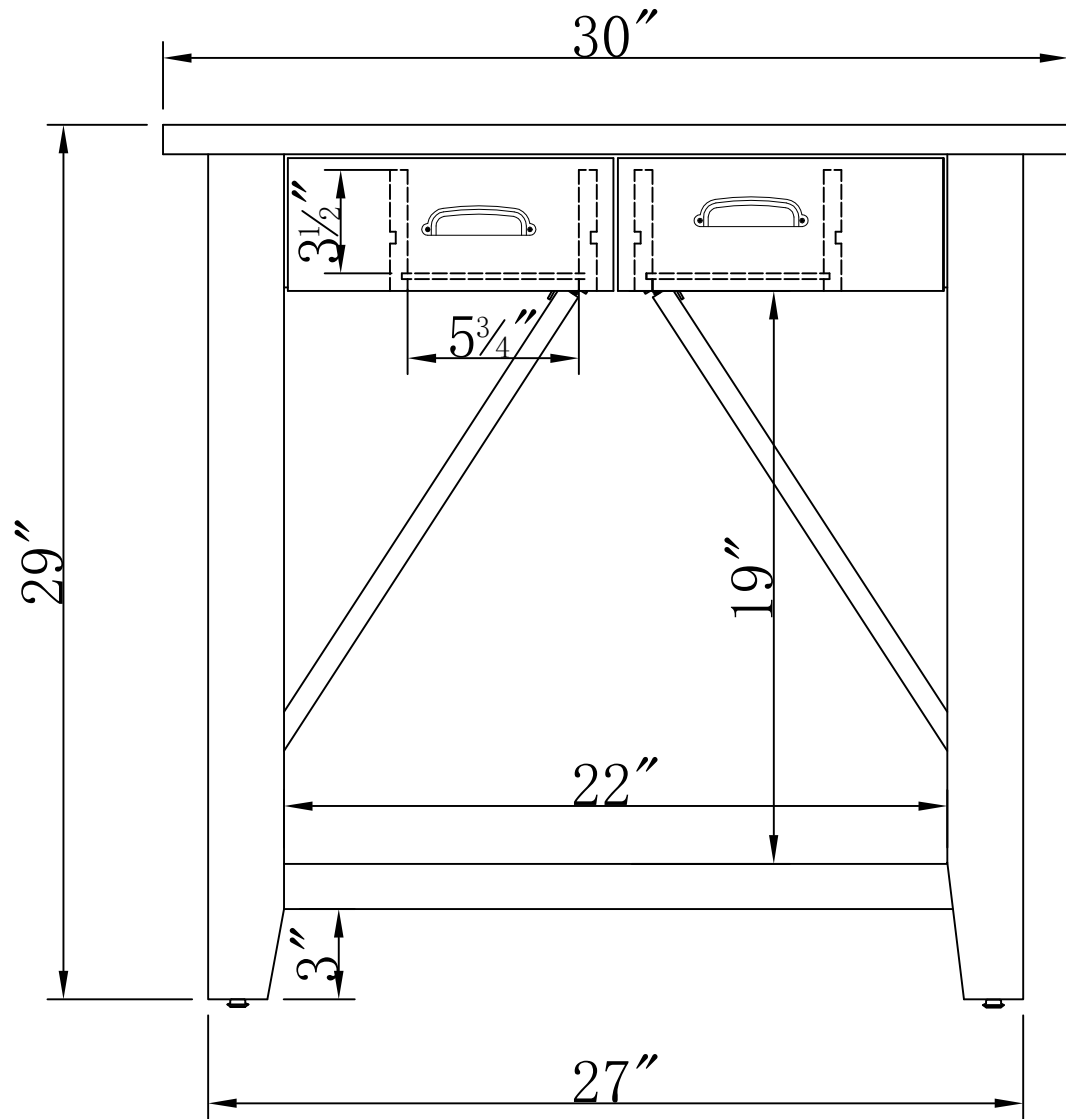

FRONT VIEW

SIDE VIEW

AWMW1871Z 30" CONSOLE W/DRAWERS