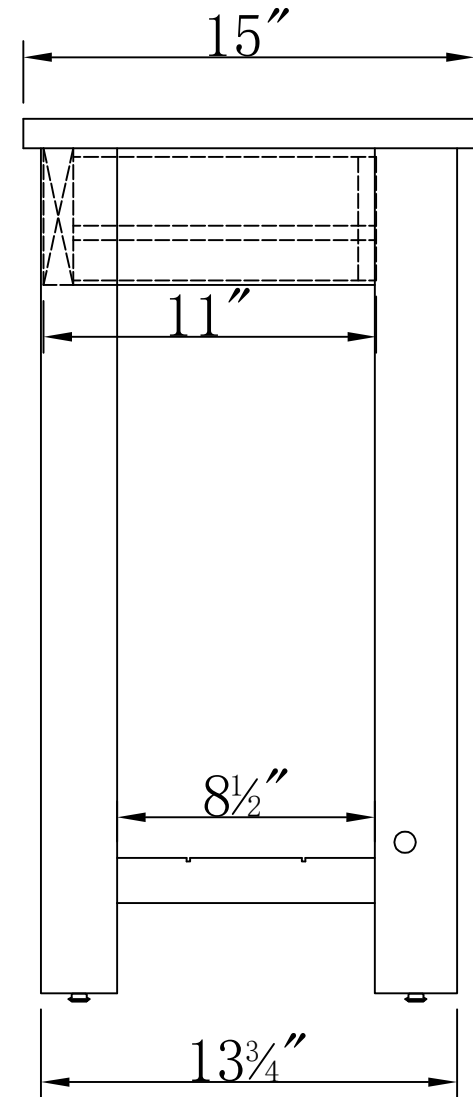

FRONT VIEW

SIDE VIEW

AWMW1871Z 30" CONSOLE W/DRAWERS