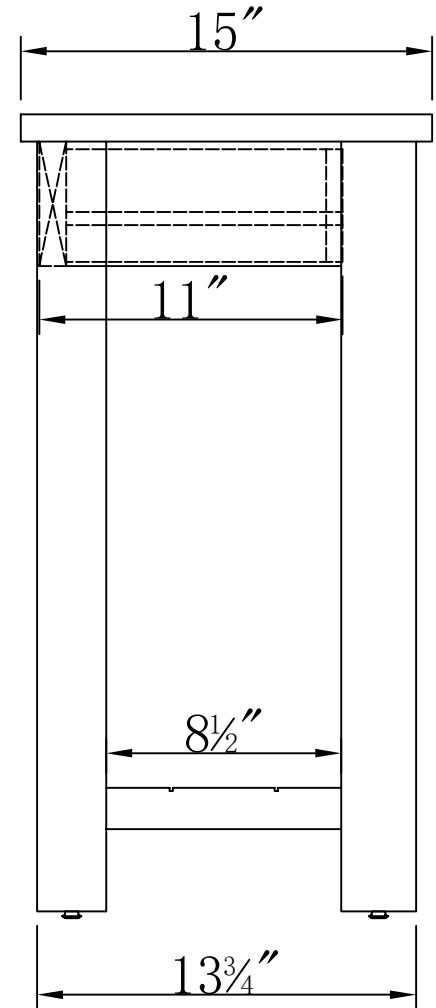

FRONT VIEW

SIDE VIEW

AWMW1471Z 50" SOFA CONSOLE W/DRAWERS