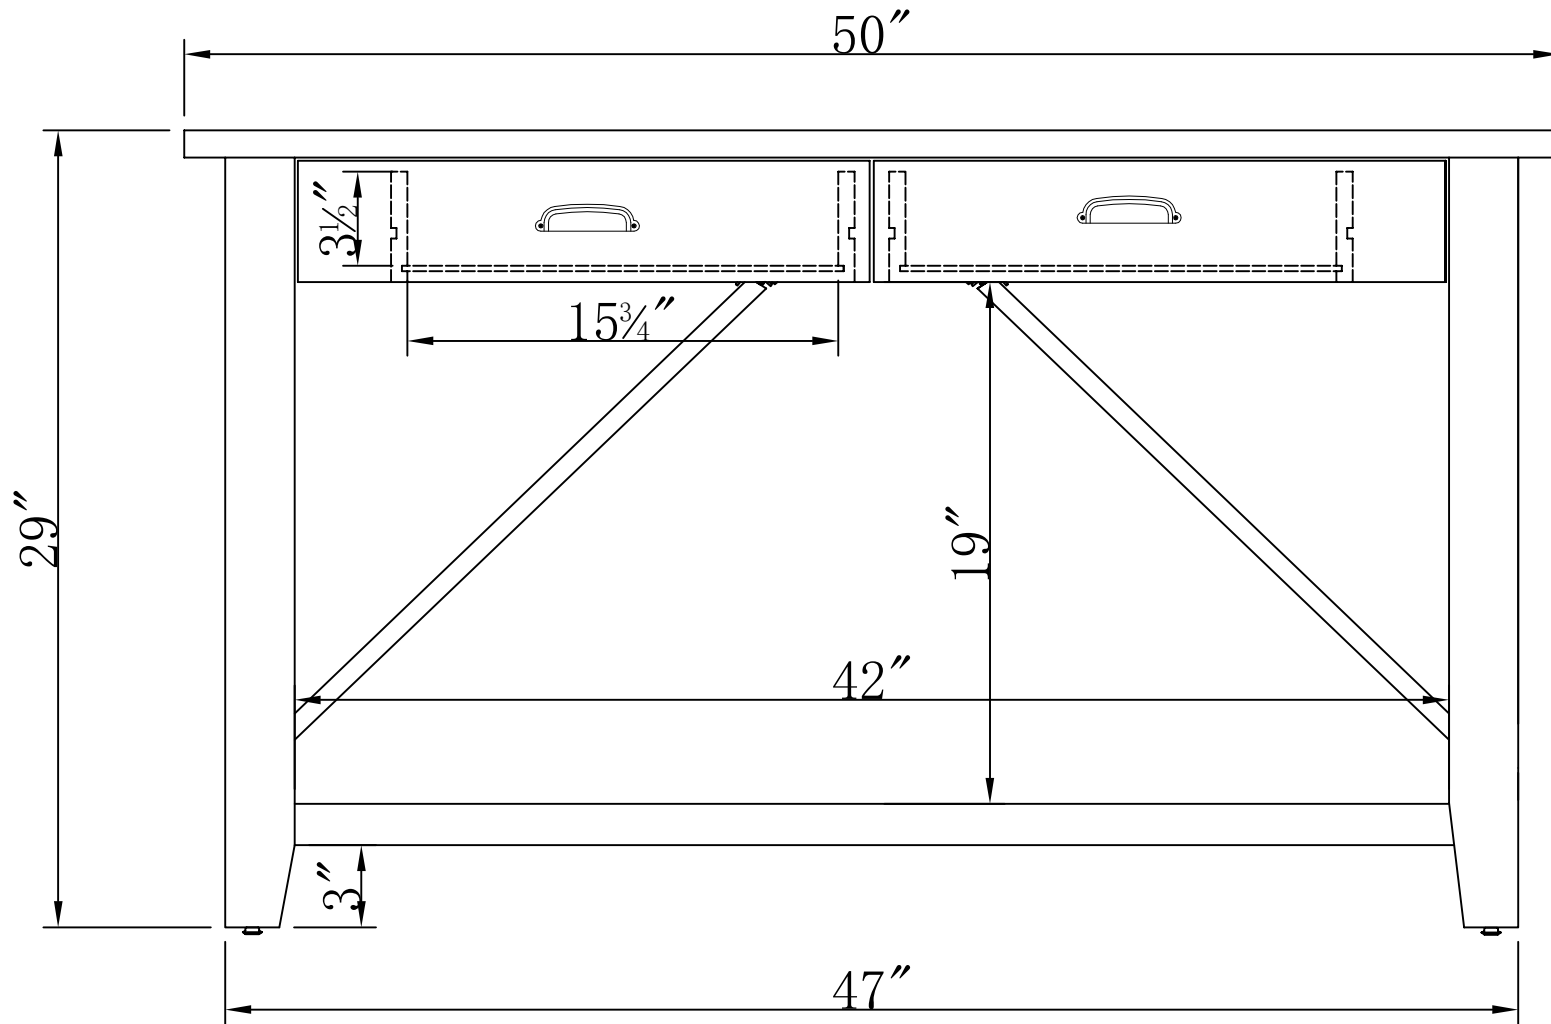

FRONT VIEW

SIDE VIEW

AWMW1471Z 50" SOFA CONSOLE W/DRAWERS