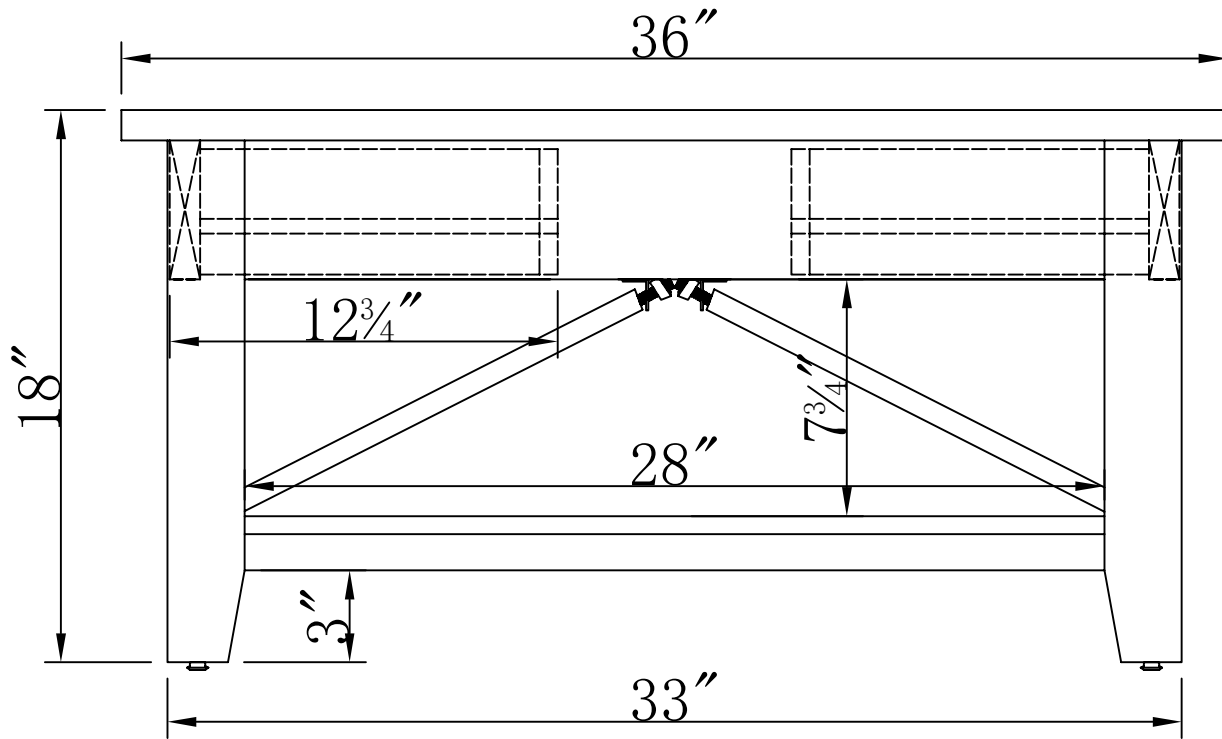

FRONT VIEW

SIDE VIEW

AWMW1371Z 24" x 36" COFFEE TABLE