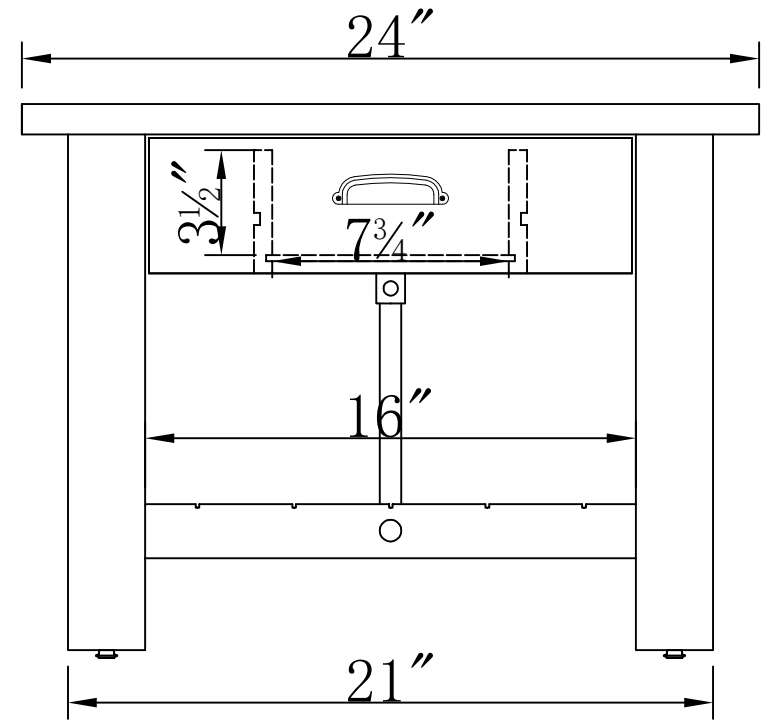

FRONT VIEW

SIDE VIEW

AWMW1371Z 24" x 36" COFFEE TABLE