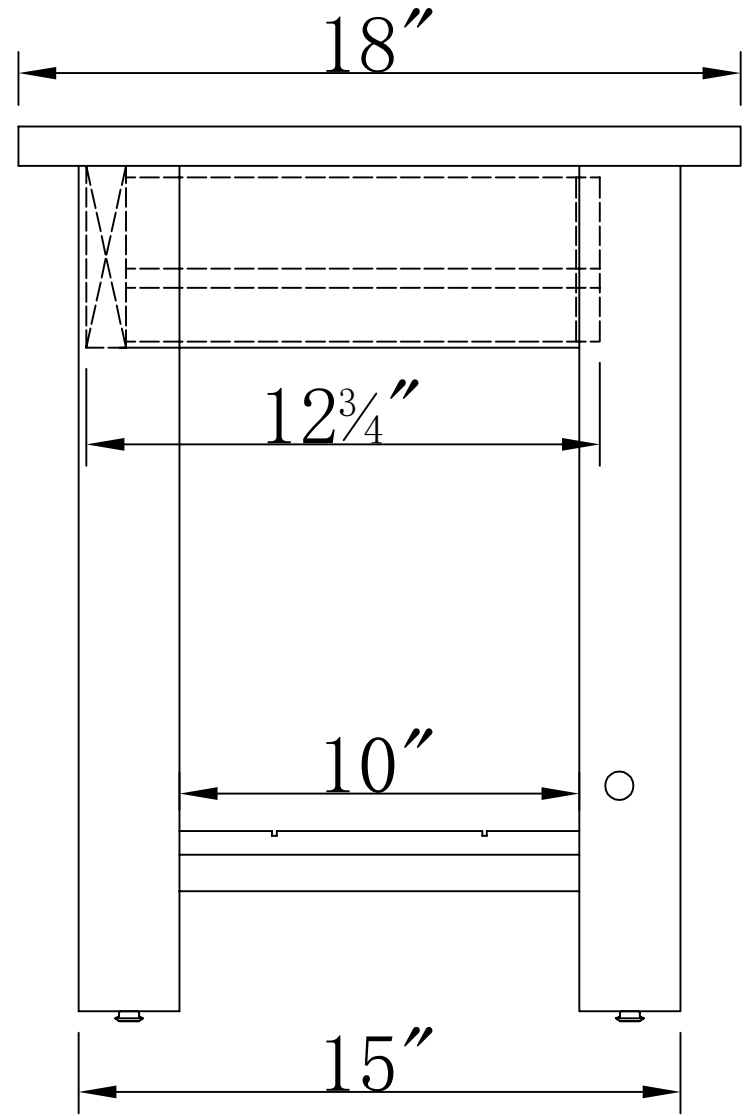

FRONT VIEW

SIDE VIEW

AWMW0171Z END TABLE W/DRAWER