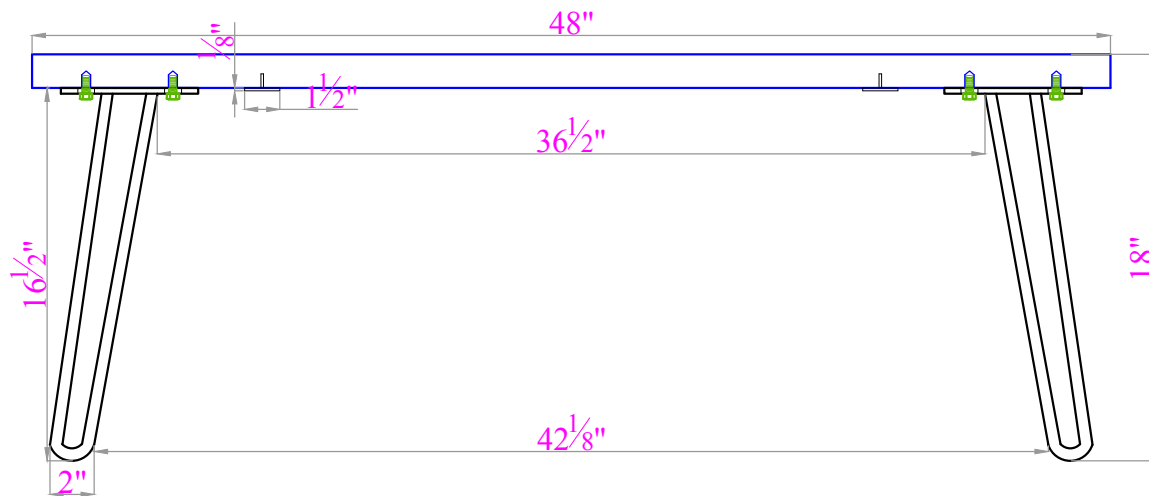

FRONT VIEW

SIDE VIEW

AWDD1220 COFFEE TABLE  
\* Nominal Dimension Shown -  
Due to Natural Design Characteristics,  
Actual Dimensions will vary.