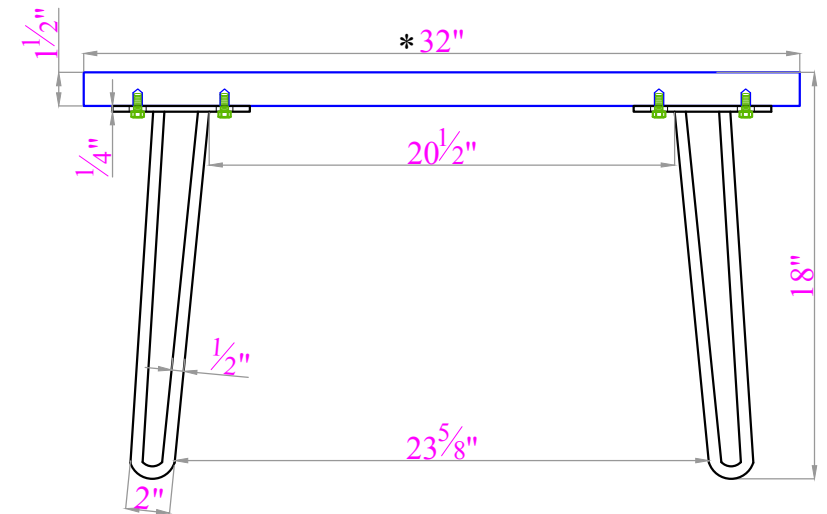

FRONT VIEW

SIDE VIEW

AWDD1220 COFFEE TABLE  
\* Nominal Dimension Shown -  
Due to Natural Design Characteristics,  
Actual Dimensions will vary.