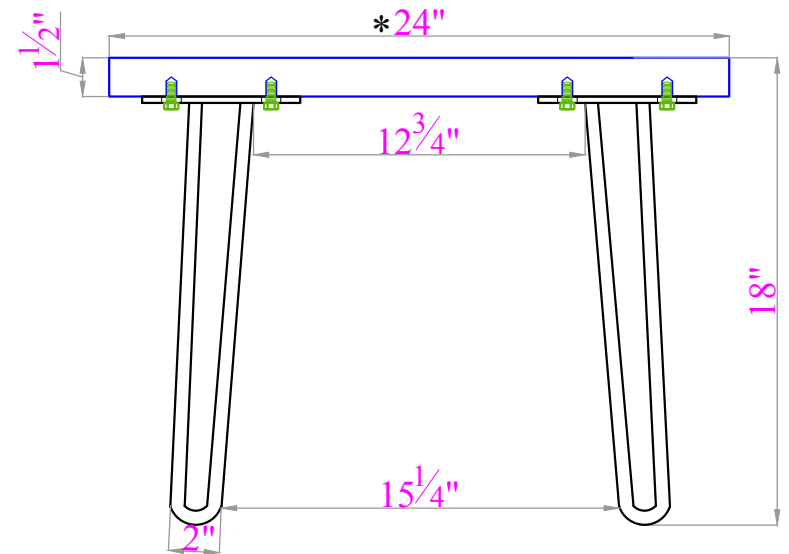

### FRONT VIEW

### SIDE VIEW

AWDD1120 COFFEE TABLE  
\* Nominal Dimension Shown -  
Due to Natural Design Characteristics,  
Actual Dimensions will vary.