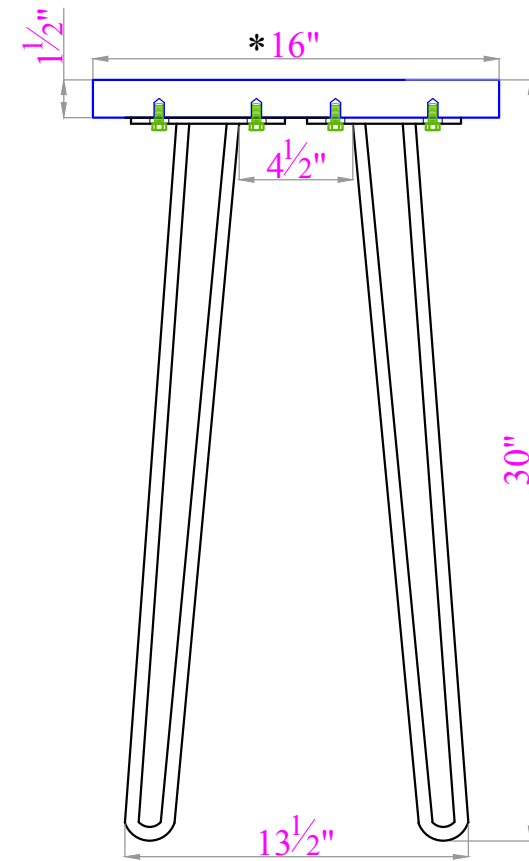

### FRONT VIEW

### SIDE VIEW

AWDD1020 MEDIA CONSOLE  
\* Nominal Dimension Shown -  
Due to Natural Design Characteristics,  
Actual Dimensions will vary.