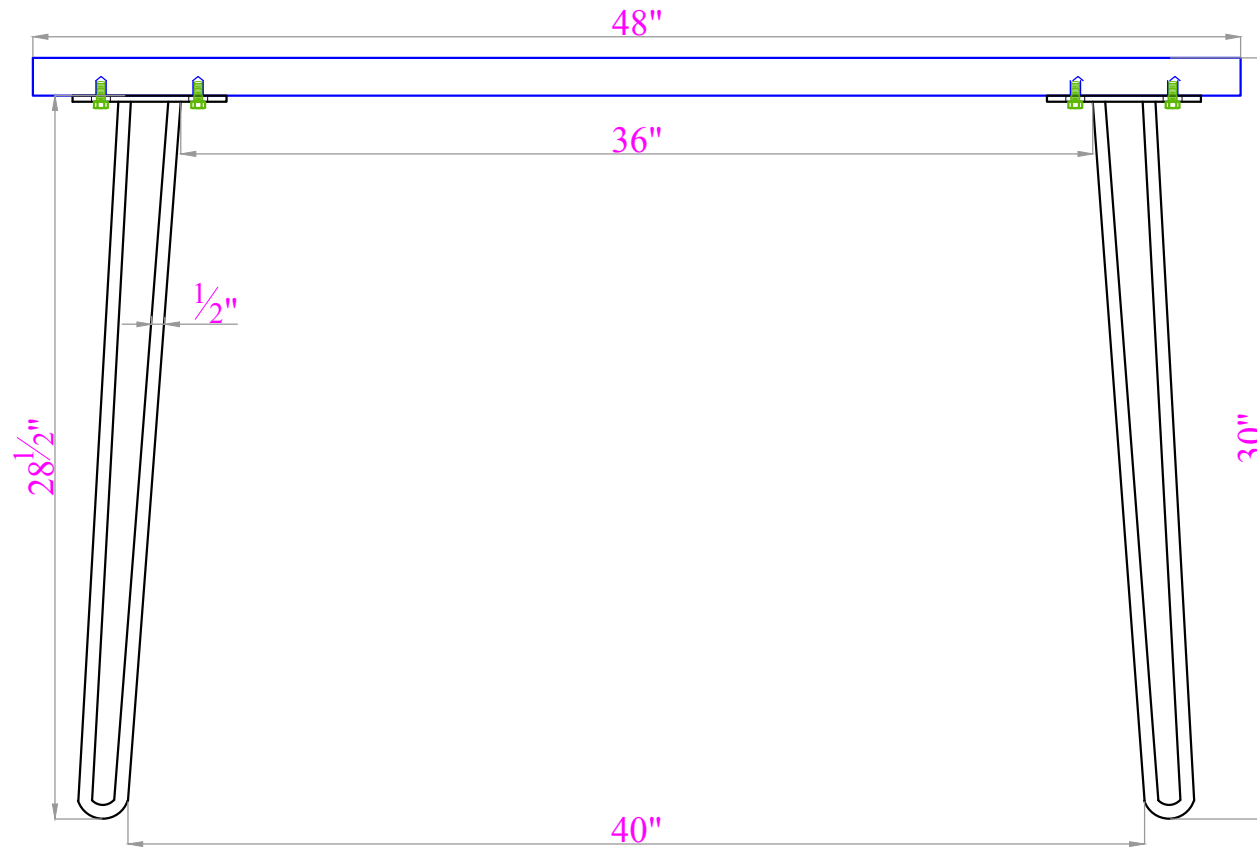

### FRONT VIEW

### SIDE VIEW

AWDD1020 MEDIA CONSOLE  
\* Nominal Dimension Shown -  
Due to Natural Design Characteristics,  
Actual Dimensions will vary.