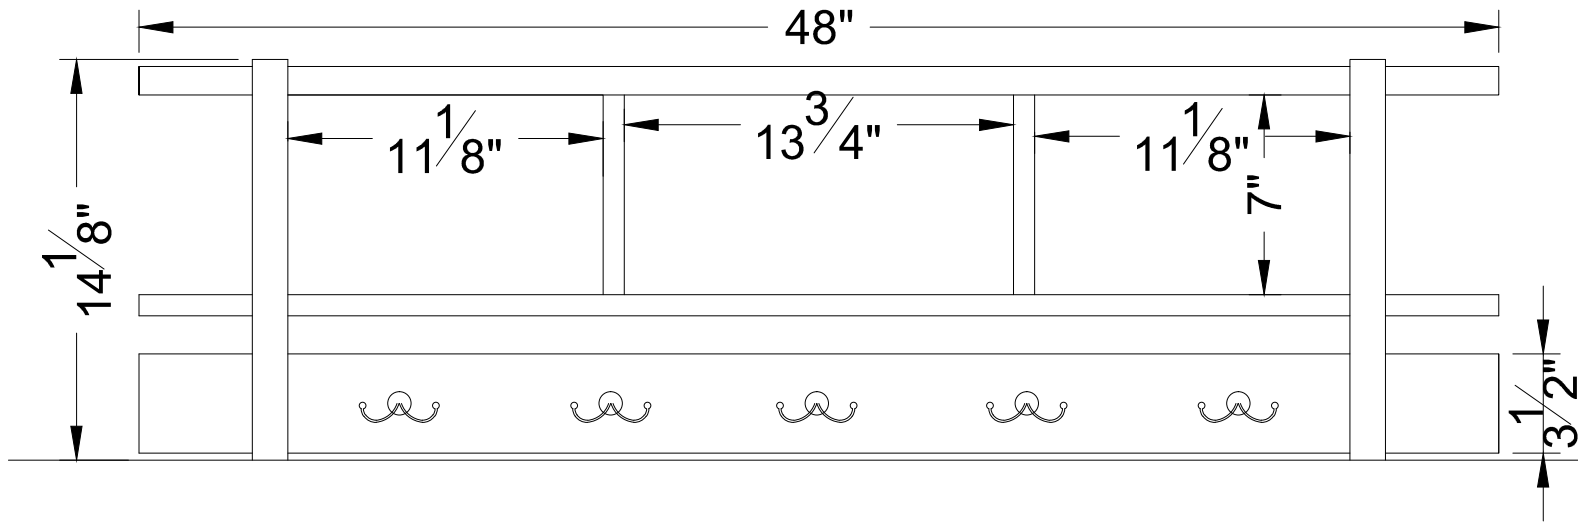

FRONT VIEW

SIDE VIEW

AWCC2420 COAT HOOK W STORAGE