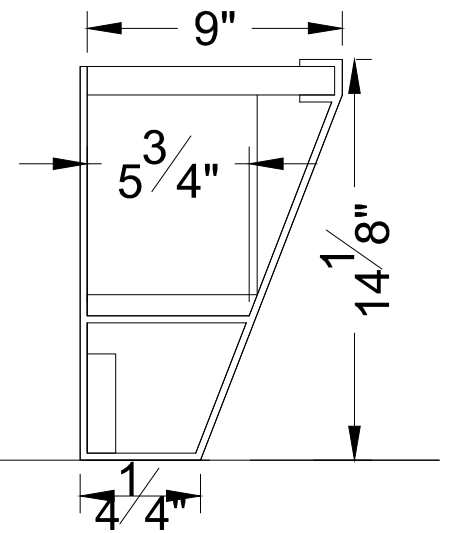

FRONT VIEW

SIDE VIEW

AWCC2420 COAT HOOK W STORAGE