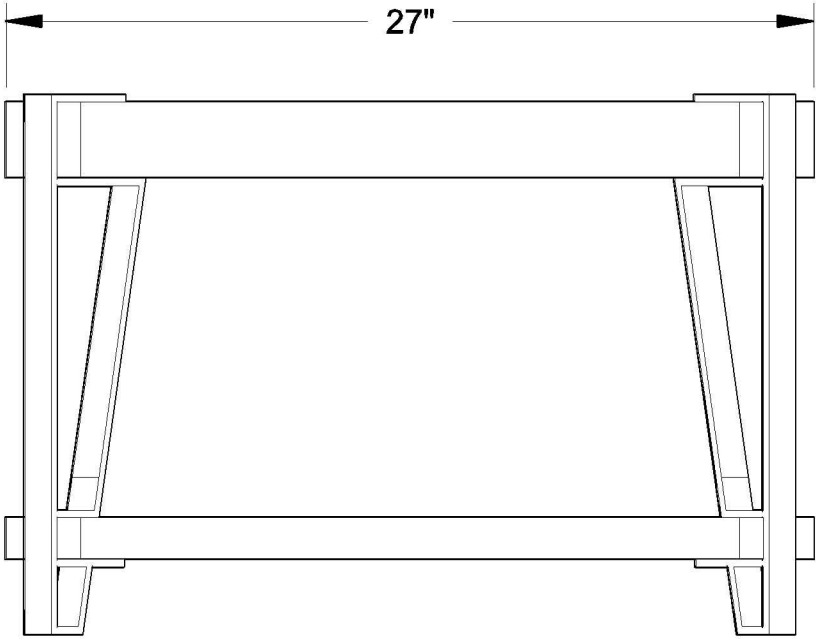

SIDE VIEW

FRONT VIEW

AWCC1320 CUBE COFFEE