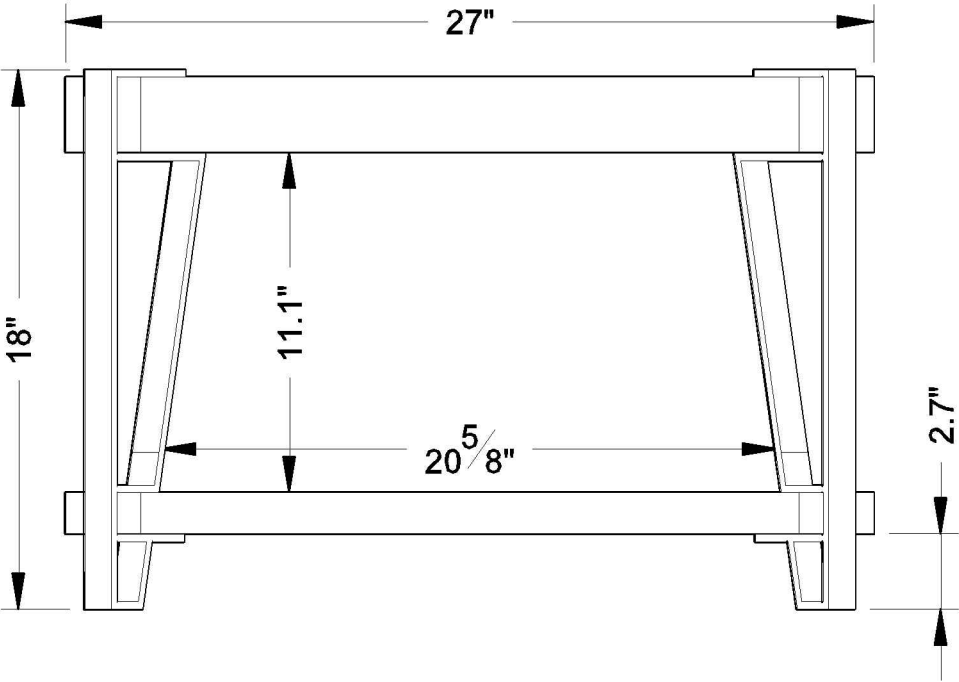

SIDE VIEW

FRONT VIEW

AWCC1320 CUBE COFFEE