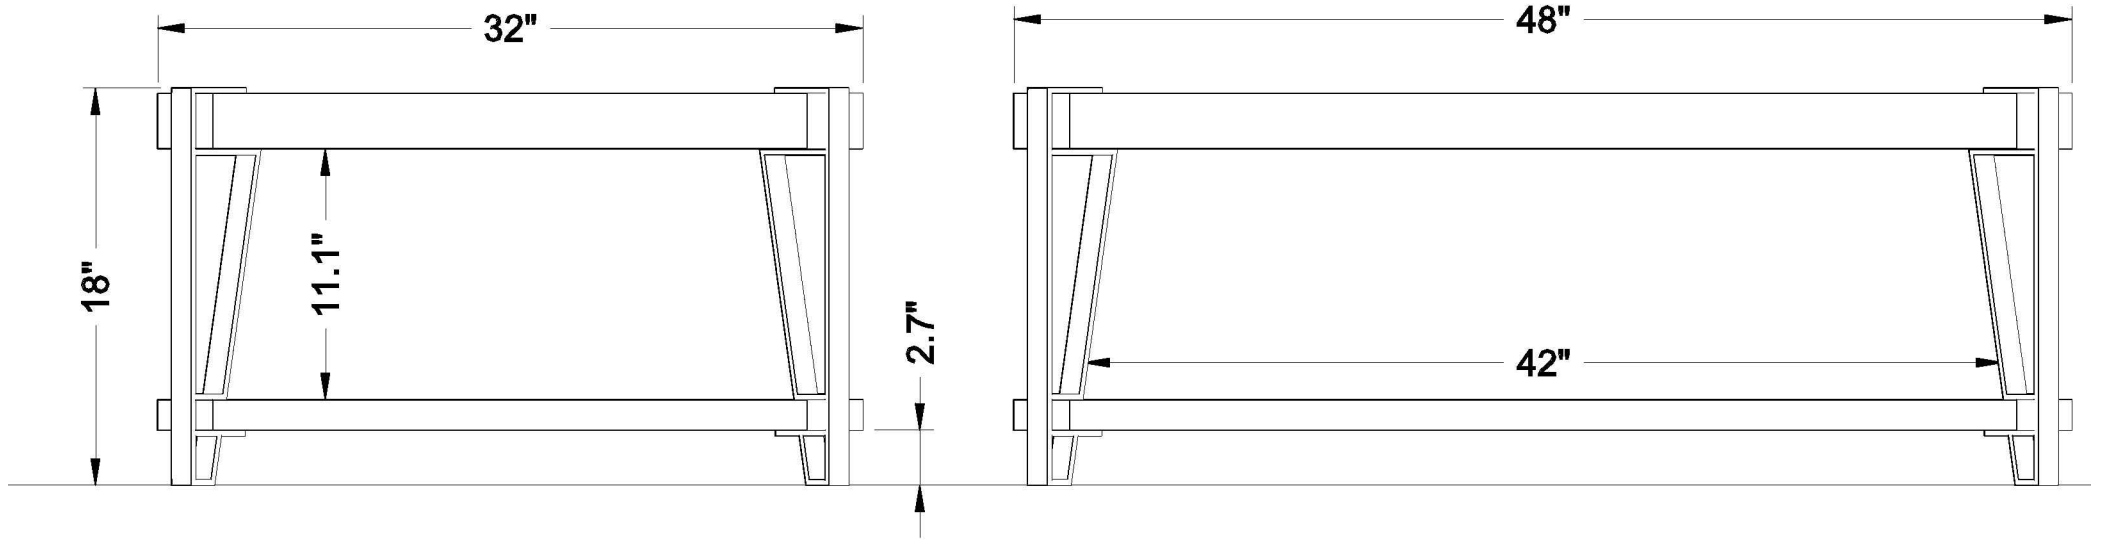

SIDE VIEW

FRONT VIEW

AWCC1220 LARGE COFFEE TABLE