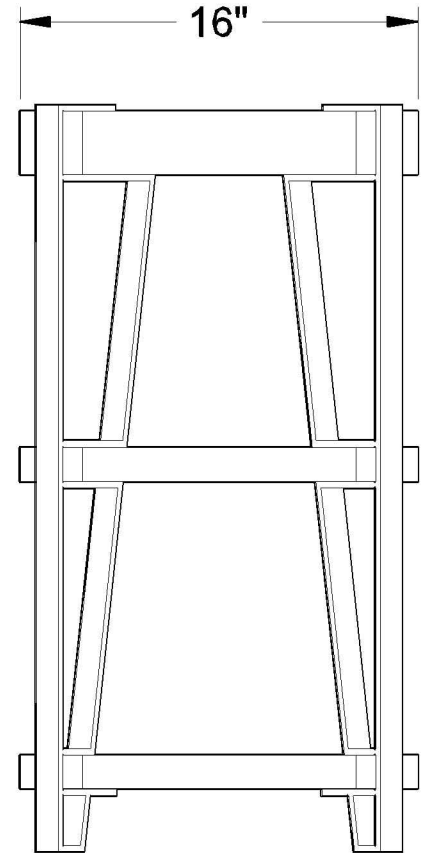

FRONT VIEW

SIDE VIEW

AWCC1020 MEDIA CONSOLE