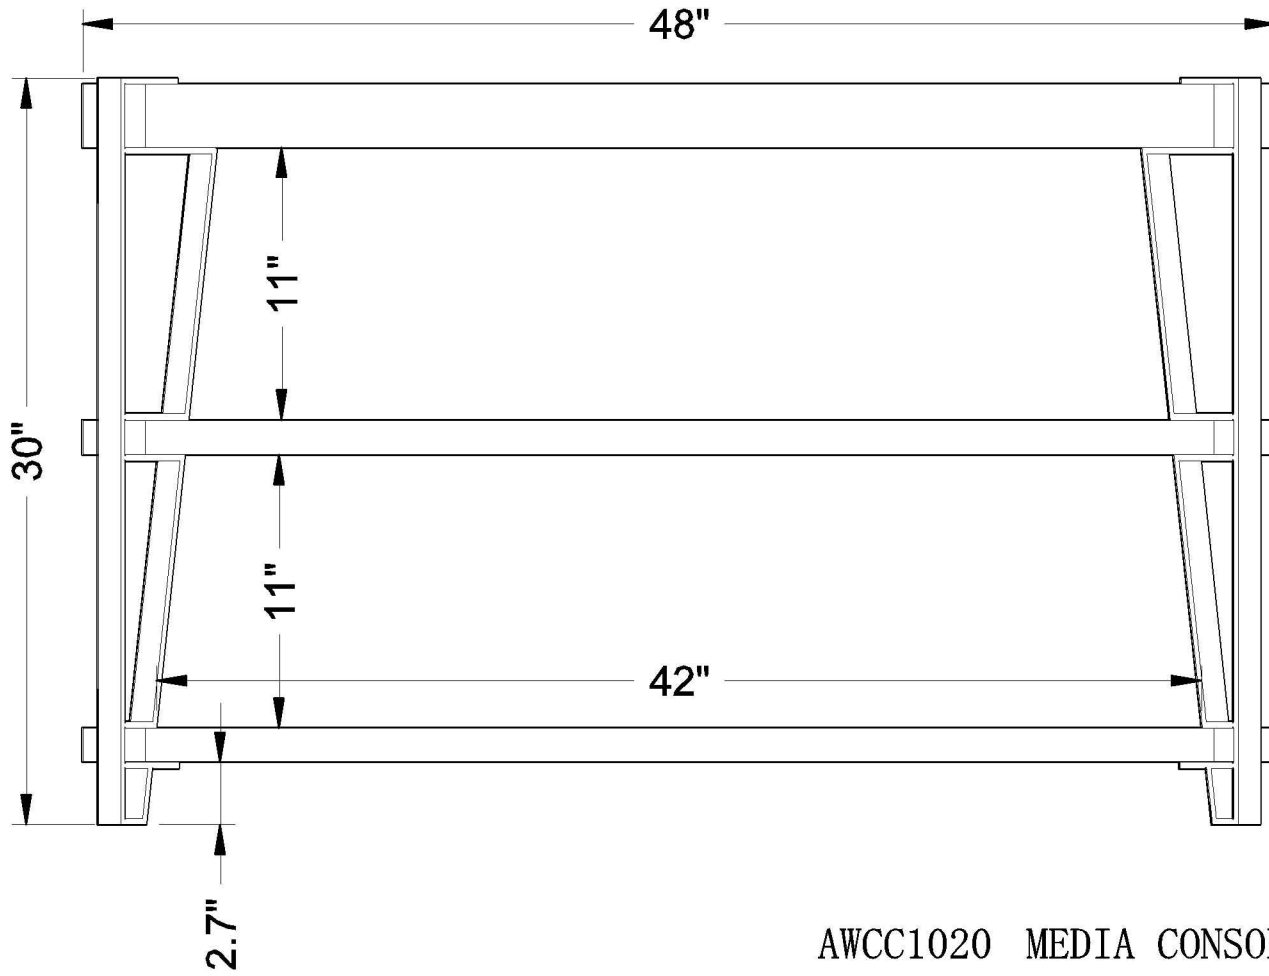

FRONT VIEW

SIDE VIEW

AWCC1020 MEDIA CONSOLE