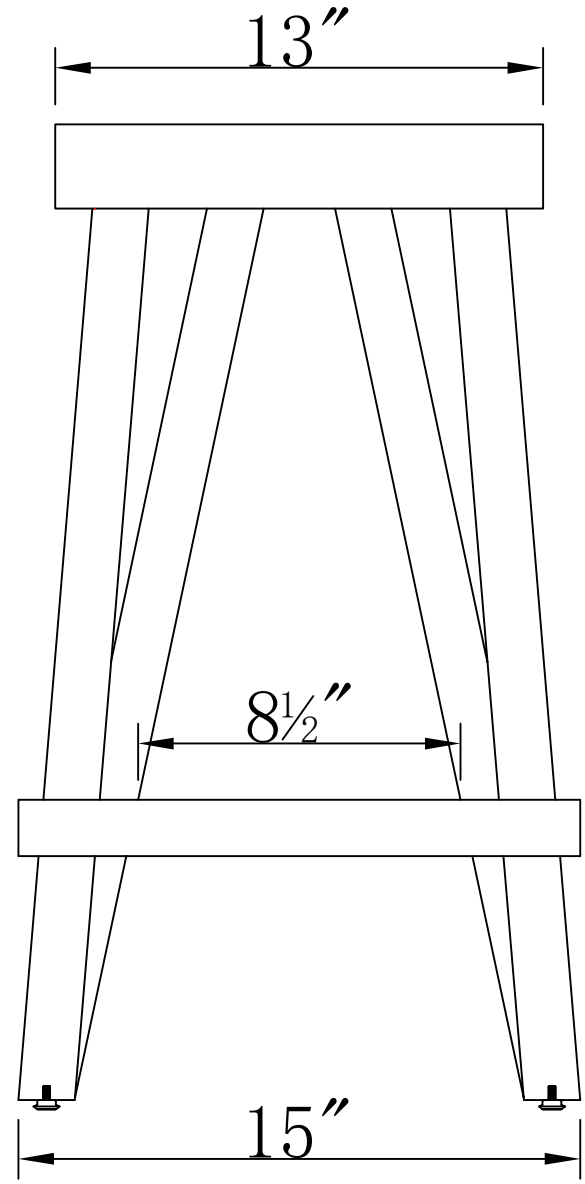

FRONT VIEW

SIDE VIEW

AWBS2170-26" HIGH STOOL