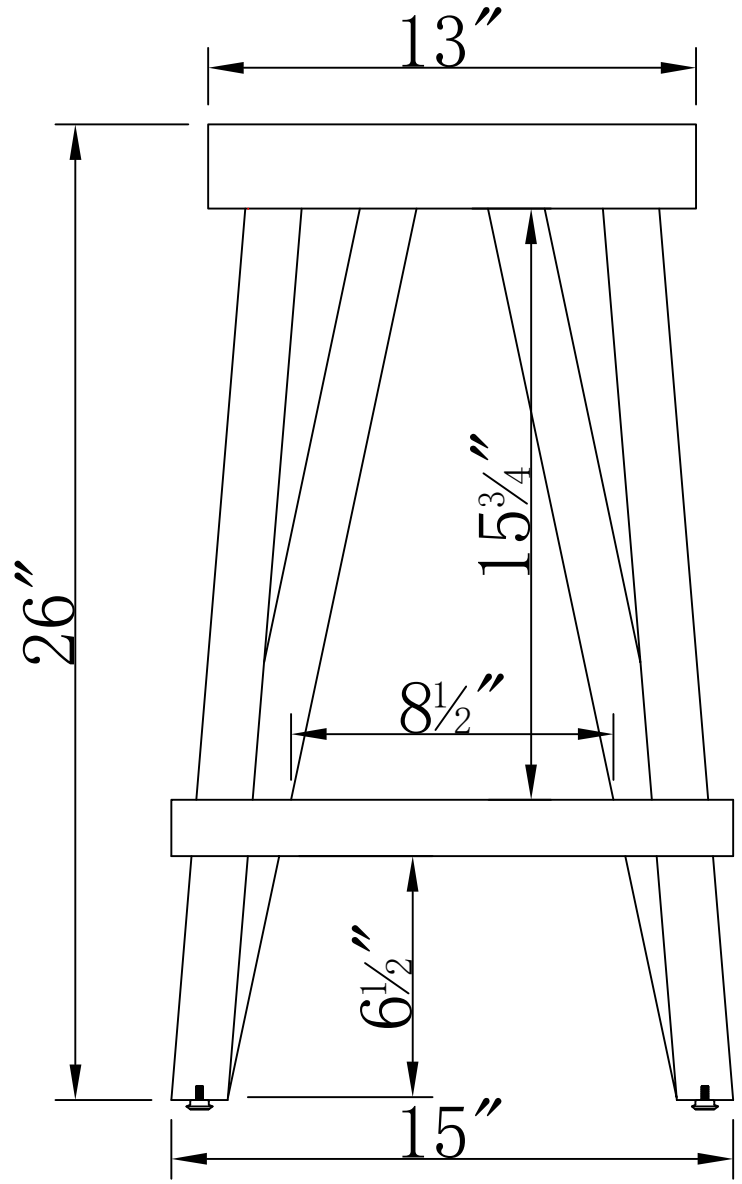

FRONT VIEW

SIDE VIEW

AWBS2170-26" HIGH STOOL