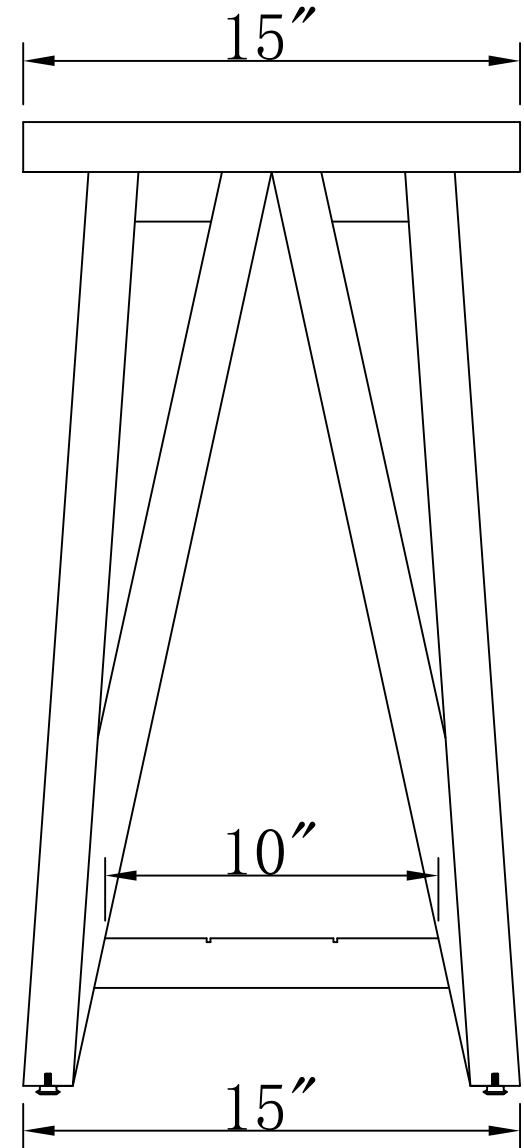

FRONT VIEW

SIDE VIEW

AWBS1870C-30" NARROW CONSOLE