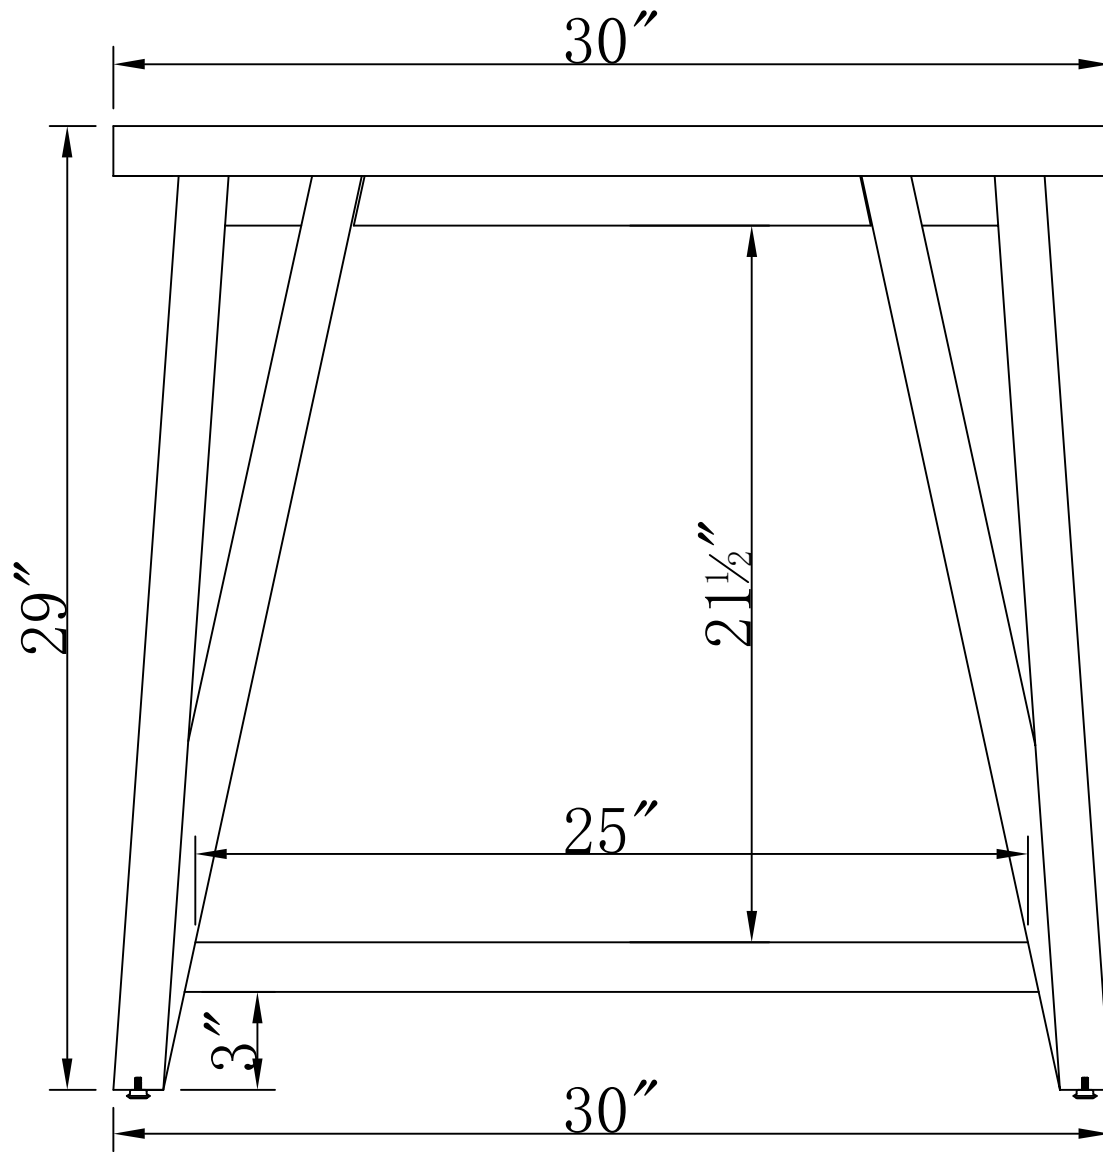

FRONT VIEW

SIDE VIEW

AWBS1870C-30" NARROW CONSOLE