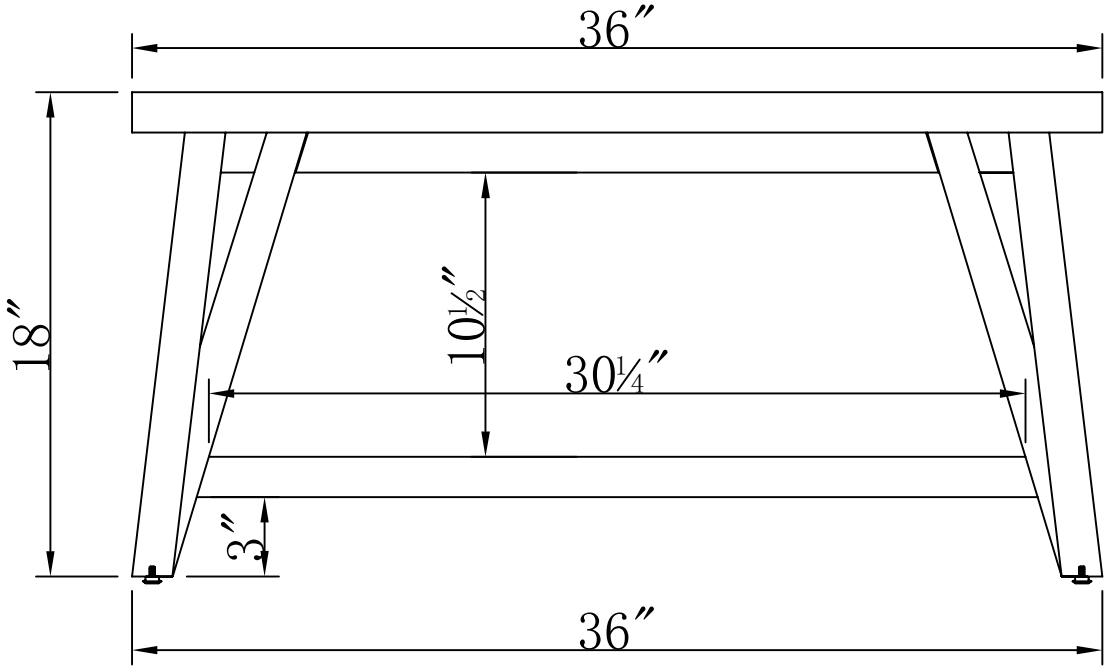

FRONT VIEW

SIDE VIEW

AWBS1370C-24" x 36" COFFEE TABLE