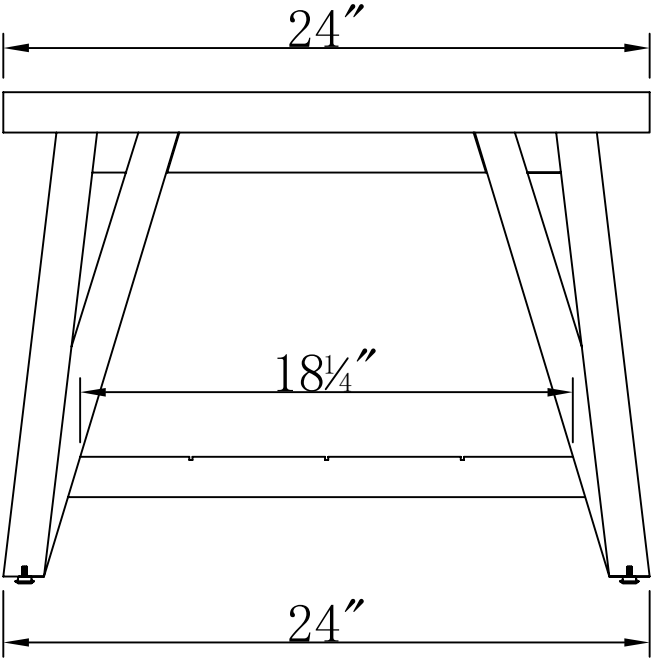

FRONT VIEW

SIDE VIEW

AWBS1370C-24" x 36" COFFEE TABLE