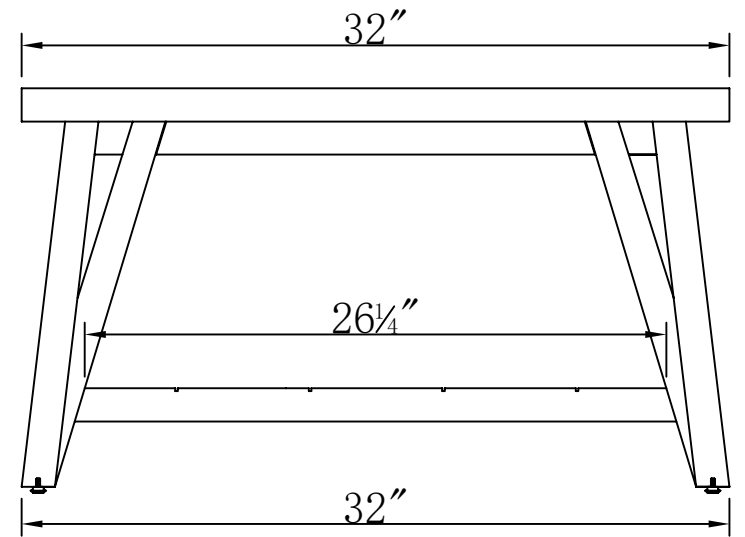

FRONT VIEW

SIDE VIEW

AWBS1270C-32" x48" COFFEE TABLE