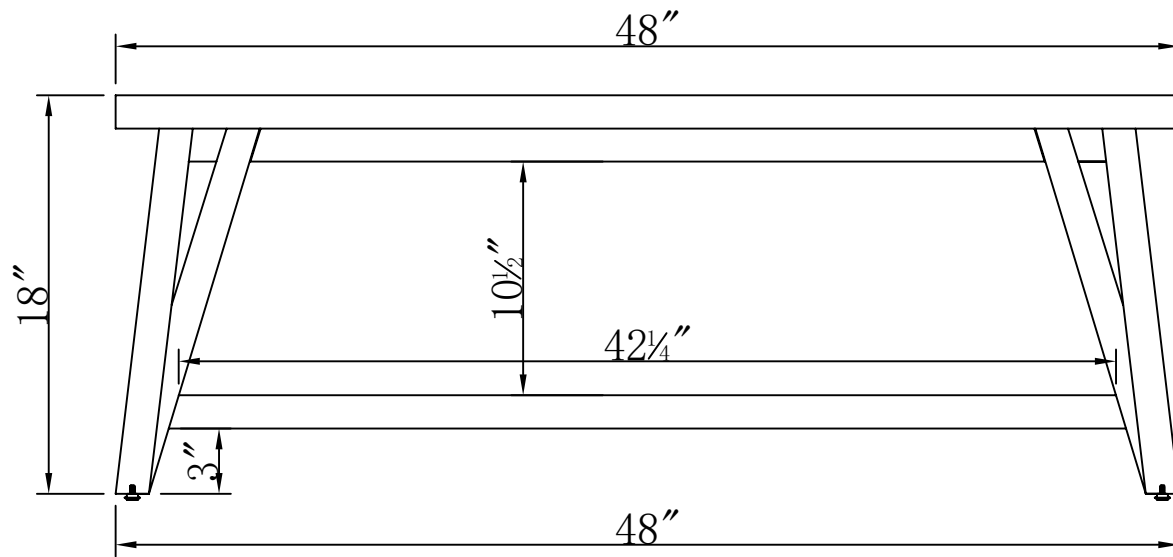

FRONT VIEW

SIDE VIEW

AWBS1270C-32" x48" COFFEE TABLE