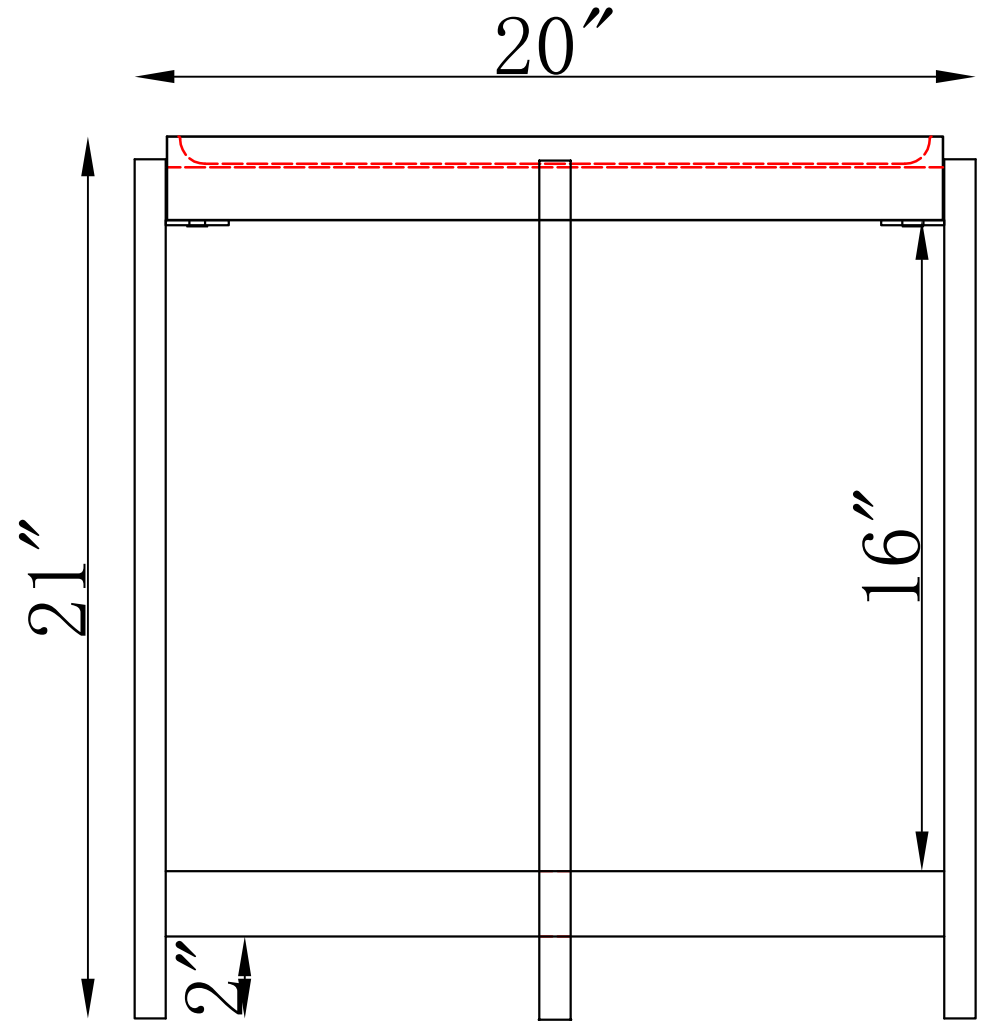

AWBL18 20" Diameter End Table

TOP VIEW

SIDE VIEW

AWBL18 20" Diameter End Table