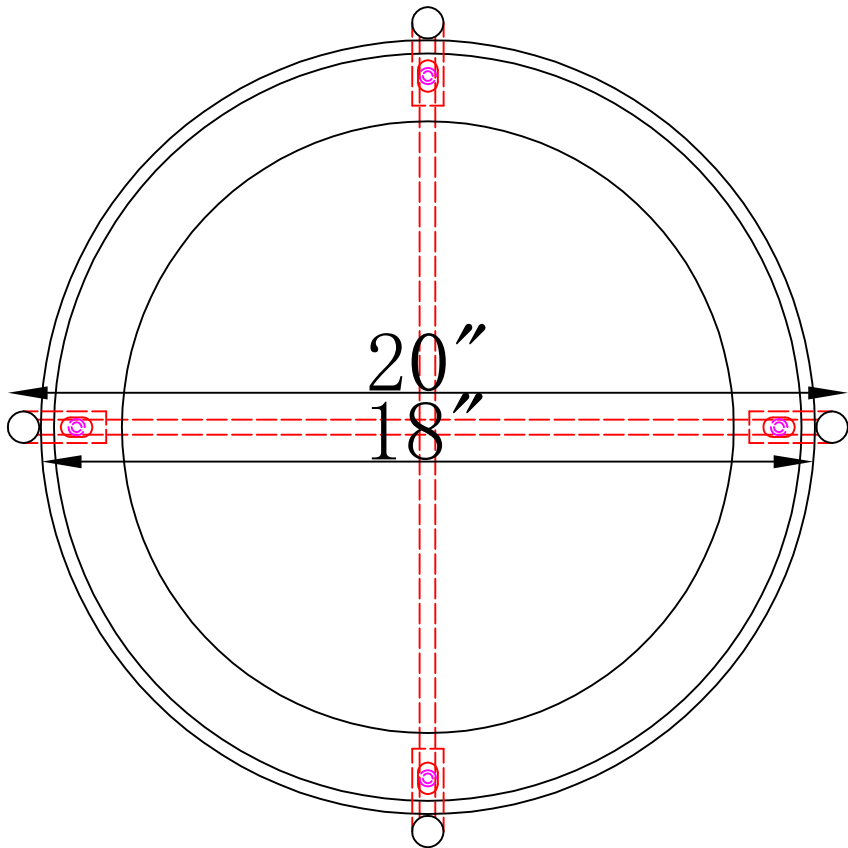

AWBL18 20" Diameter End Table

TOP VIEW

SIDE VIEW

AWBL18 20" Diameter End Table