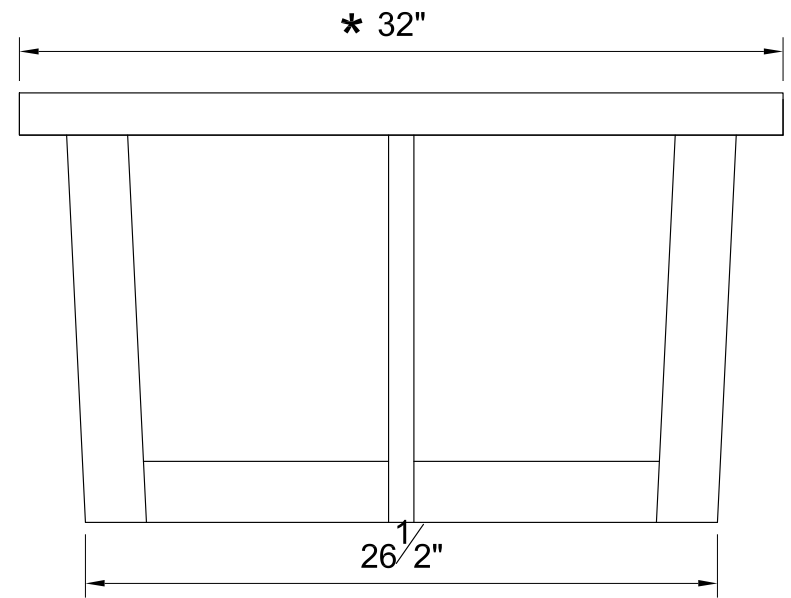

FRONT VIEW

SIDE VIEW

AWBB1220 LARGE COFFEE TABLE

* Nominal Dimension Show - due to natural Design Characteristics, Actual Dimensions will vary.