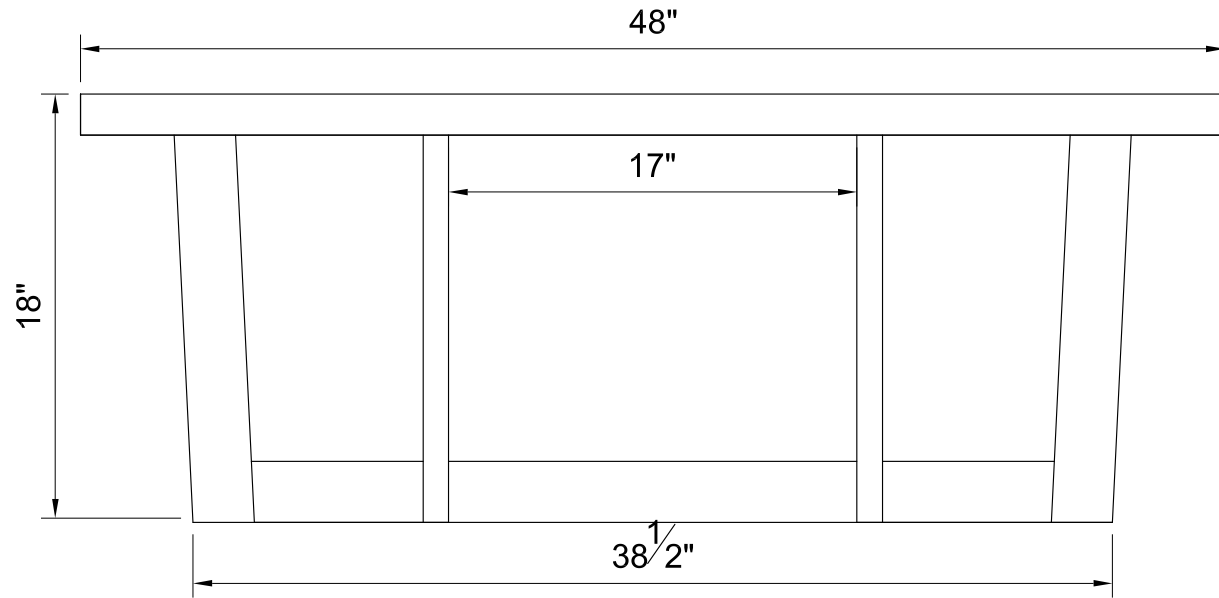

FRONT VIEW

SIDE VIEW

AWBB1220 LARGE COFFEE TABLE

* Nominal Dimension Show - due to natural Design Characteristics, Actual Dimensions will vary.