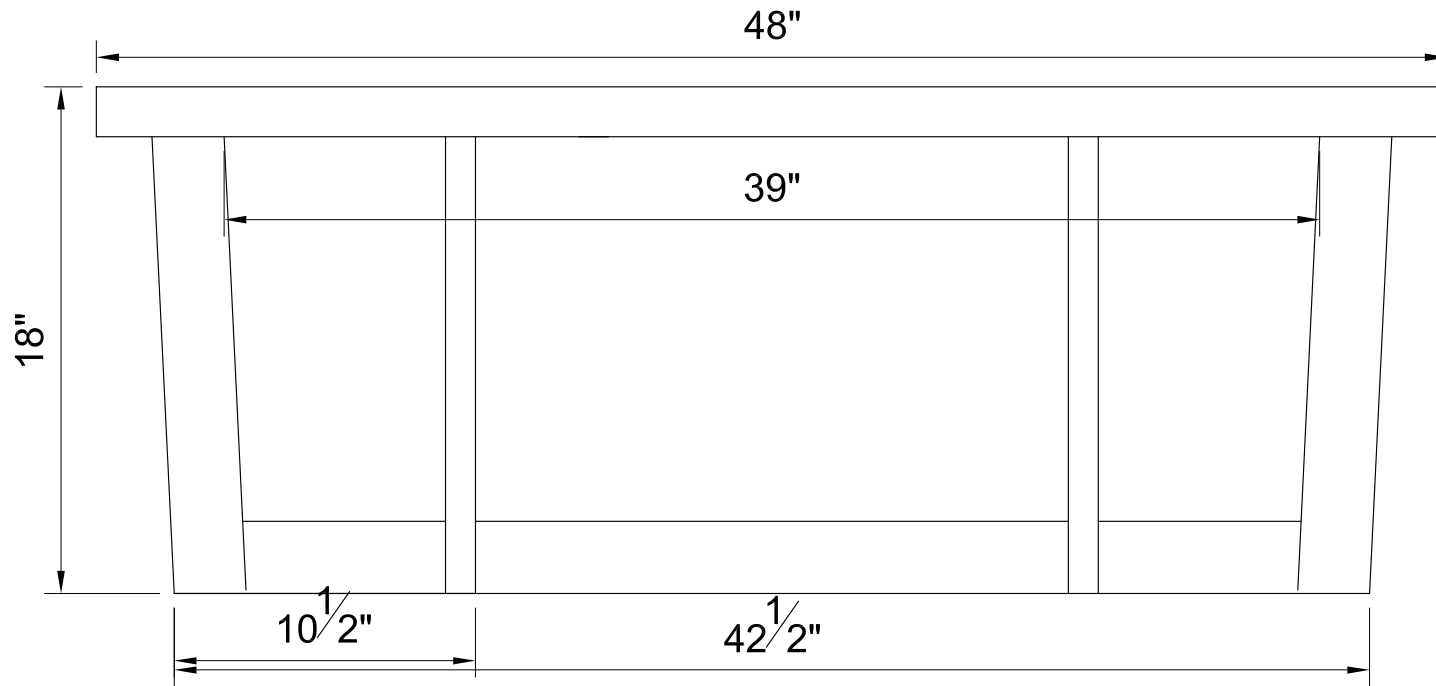

FRONT VIEW

SIDE VIEW

AWBB0420 BENCH 48"

\* Nominal Dimension Show - due to natural Design Characteristics, Actual Dimensions will vary.