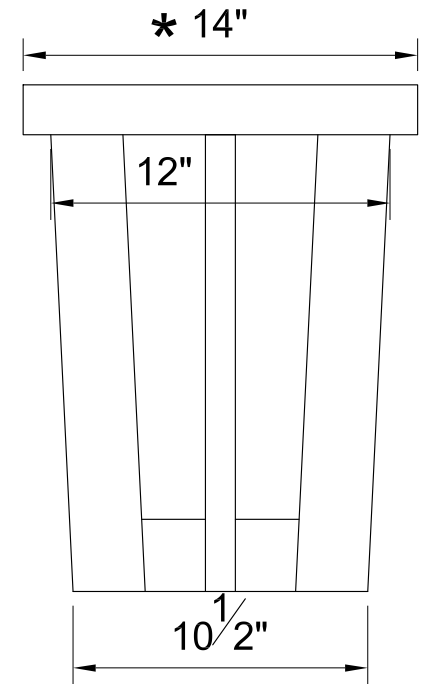

FRONT VIEW

SIDE VIEW

AWBB0420 BENCH 48"

\* Nominal Dimension Show - due to natural Design Characteristics, Actual Dimensions will vary.