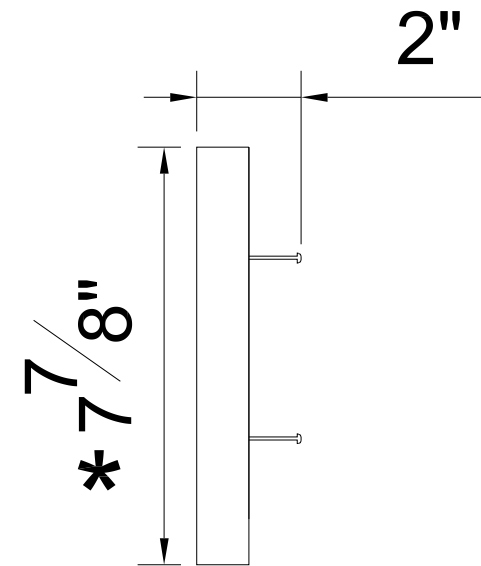

FRONT VIEW

SIDE VIEW

AWAA6120 KEY HOLDER

* Nominal Dimension Shown - due to natural Design Characteristics, Actual Dimensions will vary.