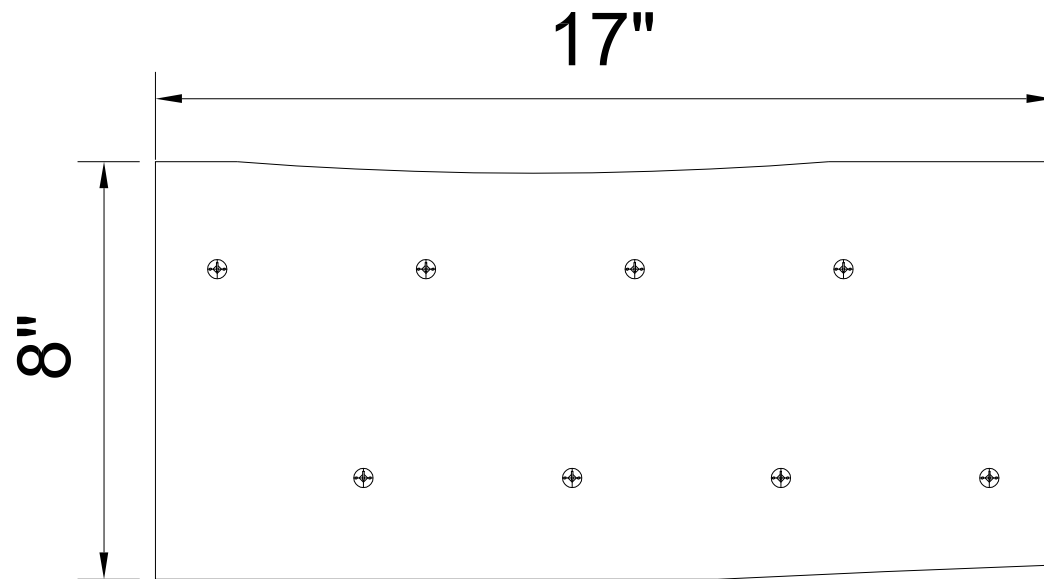

FRONT VIEW

SIDE VIEW

AWAA6120 KEY HOLDER

* Nominal Dimension Shown - due to natural Design Characteristics, Actual Dimensions will vary.