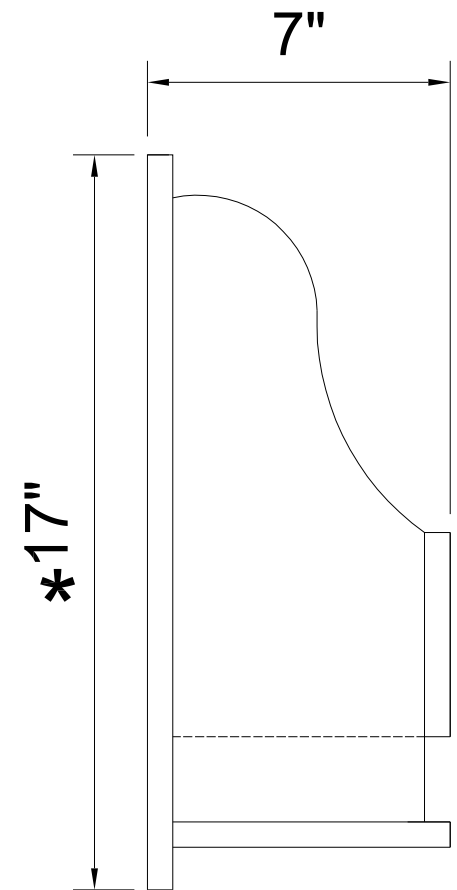

FRONT VIEW

SIDE VIEW

AWAA5220 WINE RACK -ALL WOOD

* Nominal Dimension Shown - due to natural Design Characteristics, Actual Dimensions will vary.