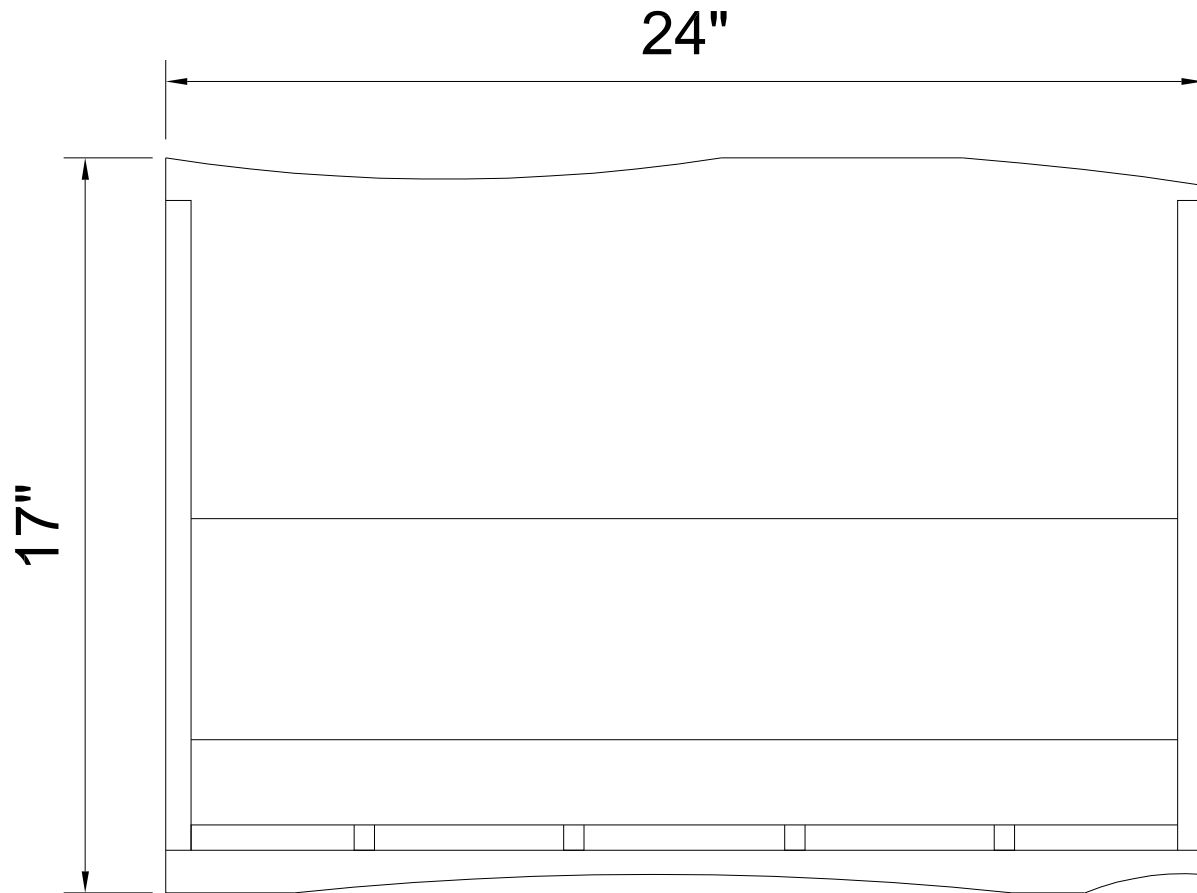

FRONT VIEW

SIDE VIEW

AWAA5220 WINE RACK -ALL WOOD

* Nominal Dimension Shown - due to natural Design Characteristics, Actual Dimensions will vary.