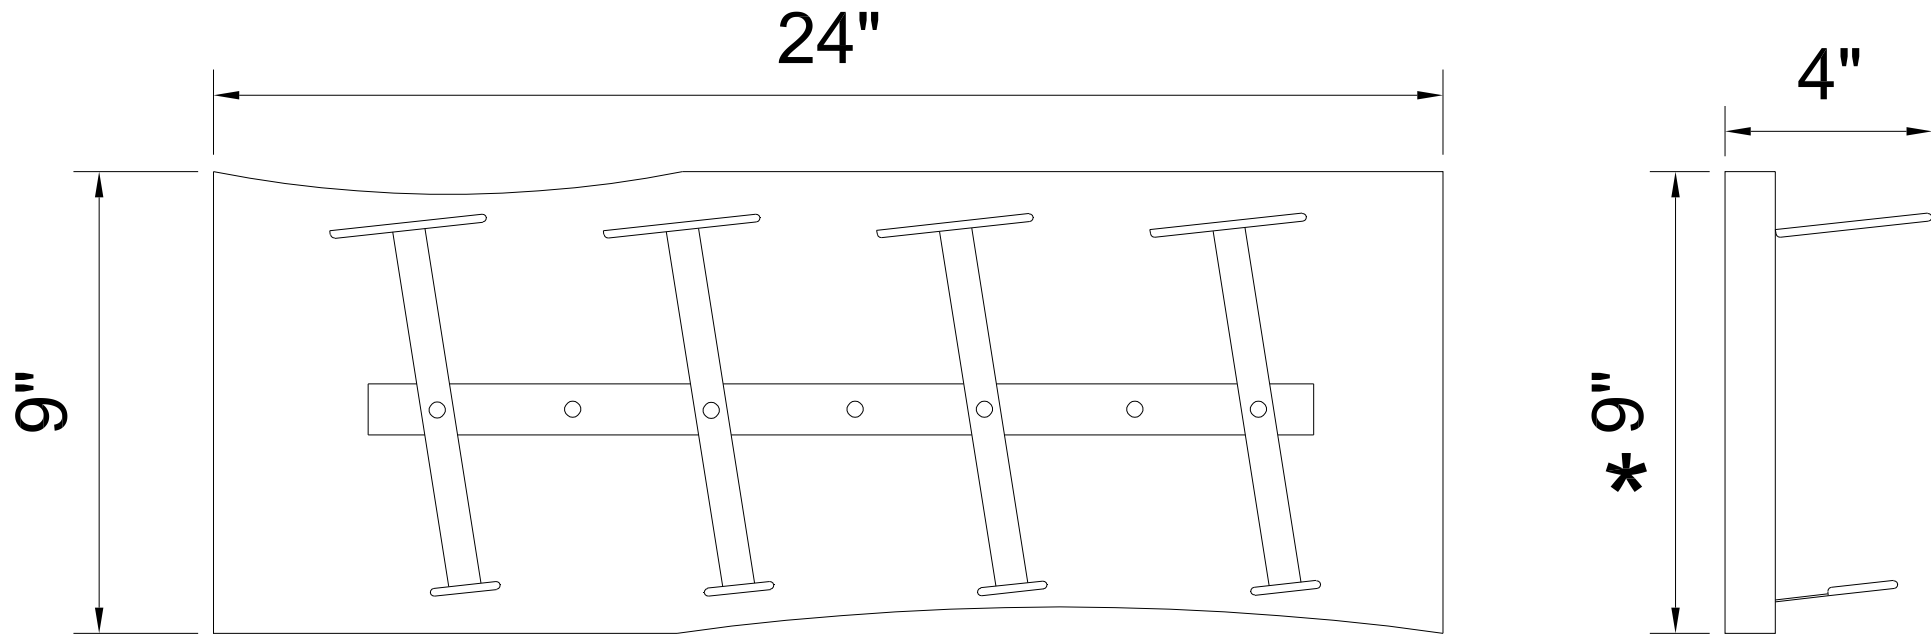

FRONT VIEW

SIDE VIEW

AWAA5120 WINE RACK – METAL RACK

* Nominal Dimension Shown – due to natural Design Characteristics, Actual Dimensions will vary.