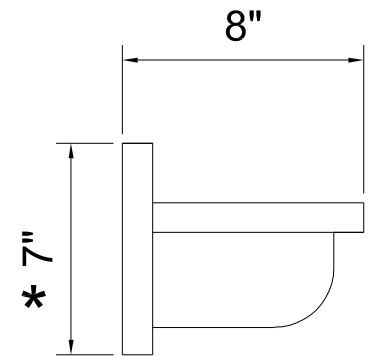

FRONT VIEW

SIDE VIEW

AWAA4420 48" MANTLE SHELF

*Nominal Dimension Shown - due to natural Design Characteristics, Actual Dimensions will vary.