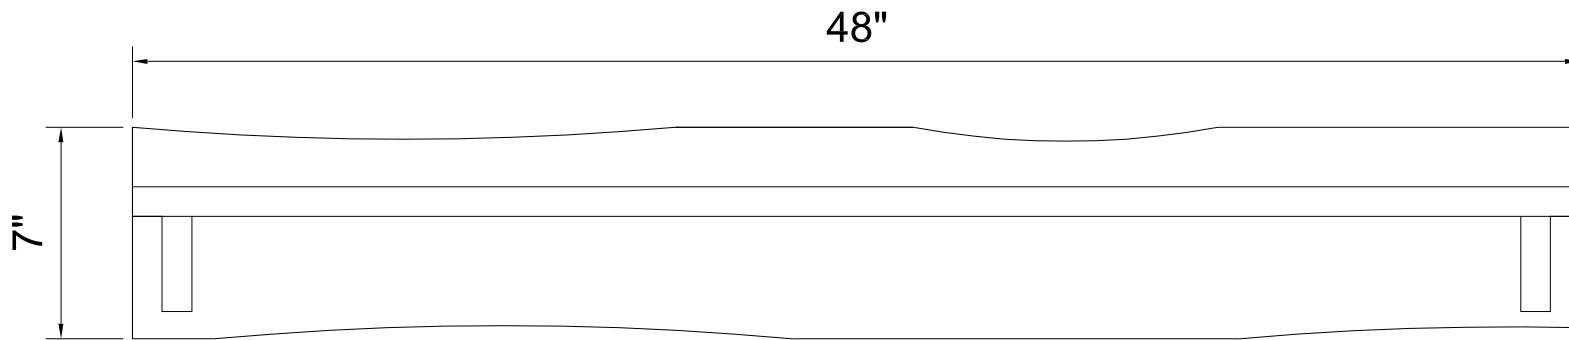

FRONT VIEW

SIDE VIEW

AWAA4420 48" MANTLE SHELF

*Nominal Dimension Shown - due to natural Design Characteristics, Actual Dimensions will vary.