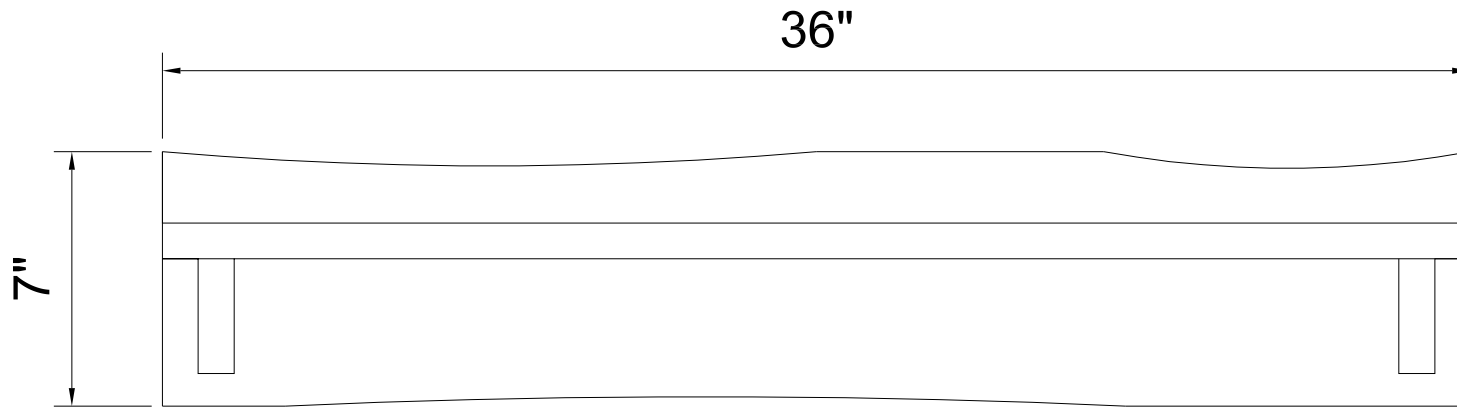

FRONT VIEW

SIDE VIEW

AWAA4320 36" MANTLE SHELF

*Nominal Dimension Shown - due to natural Design Characteristics, Actual Dimensions will vary.