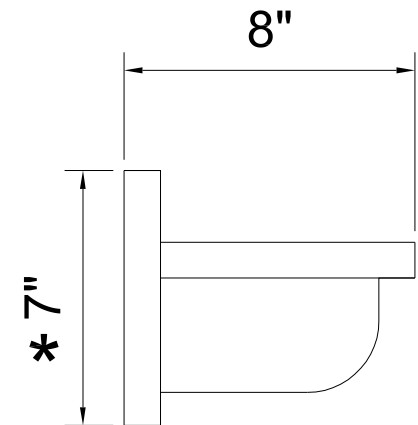

FRONT VIEW

SIDE VIEW

AWAA4320 36" MANTLE SHELF

*Nominal Dimension Shown - due to natural Design Characteristics, Actual Dimensions will vary.