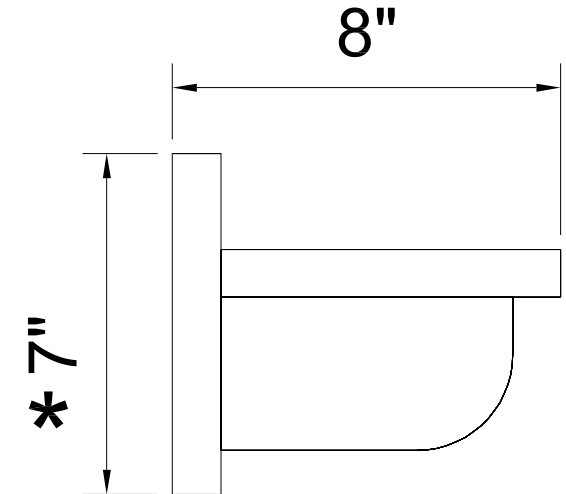

FRONT VIEW

SIDE VIEW

AWAA4220

24'' MANTLE SHELF

*Nominal Dimension Shown - due to natural Design Characteristics, Actual Dimensions will vary.