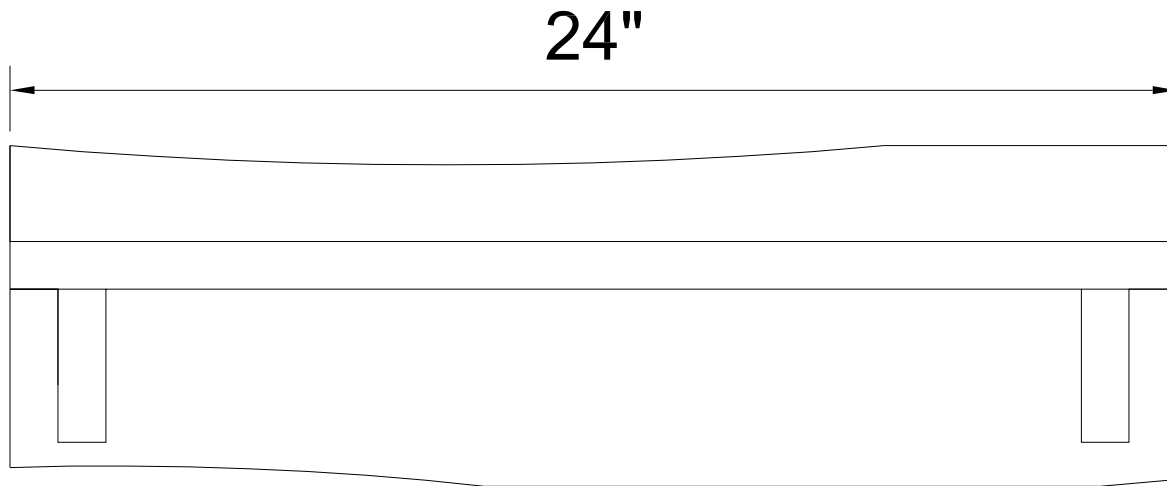

FRONT VIEW

SIDE VIEW

AWAA4220

24'' MANTLE SHELF

*Nominal Dimension Shown - due to natural Design Characteristics, Actual Dimensions will vary.