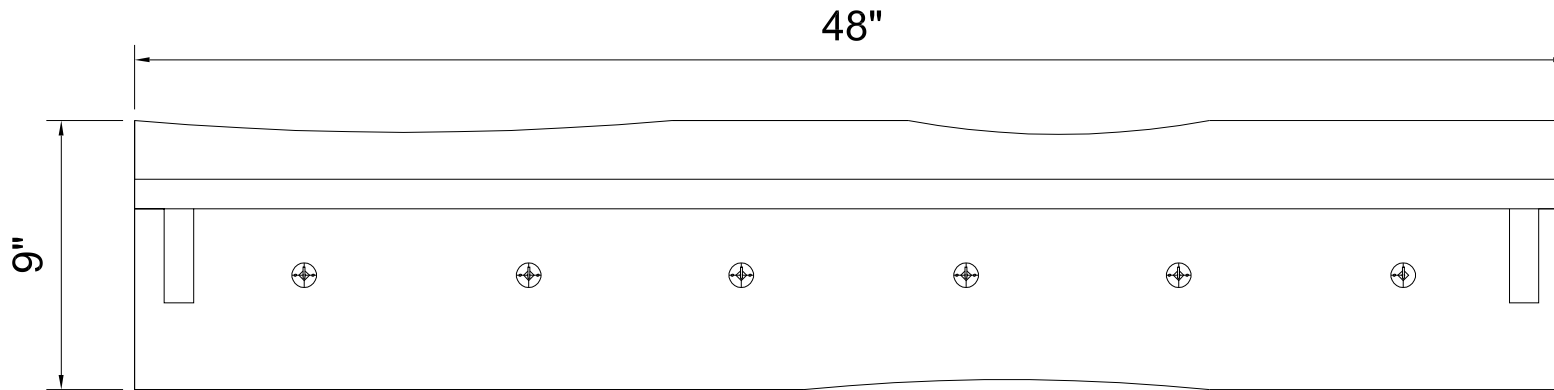

FRONT VIEW

SIDE VIEW

AWAA3420 48'' COAT HOOKS WITH SHELF

\*Nominal Dimension Shown - due to natural Design Characteristics, Actual Dimensions will vary.