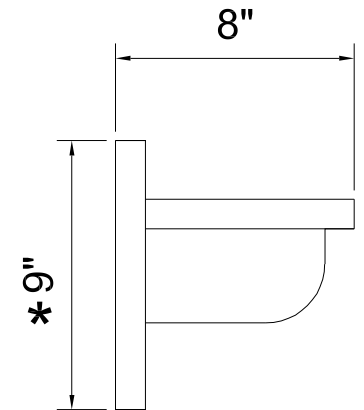

FRONT VIEW

SIDE VIEW

AWAA3420 48'' COAT HOOKS WITH SHELF

\*Nominal Dimension Shown - due to natural Design Characteristics, Actual Dimensions will vary.