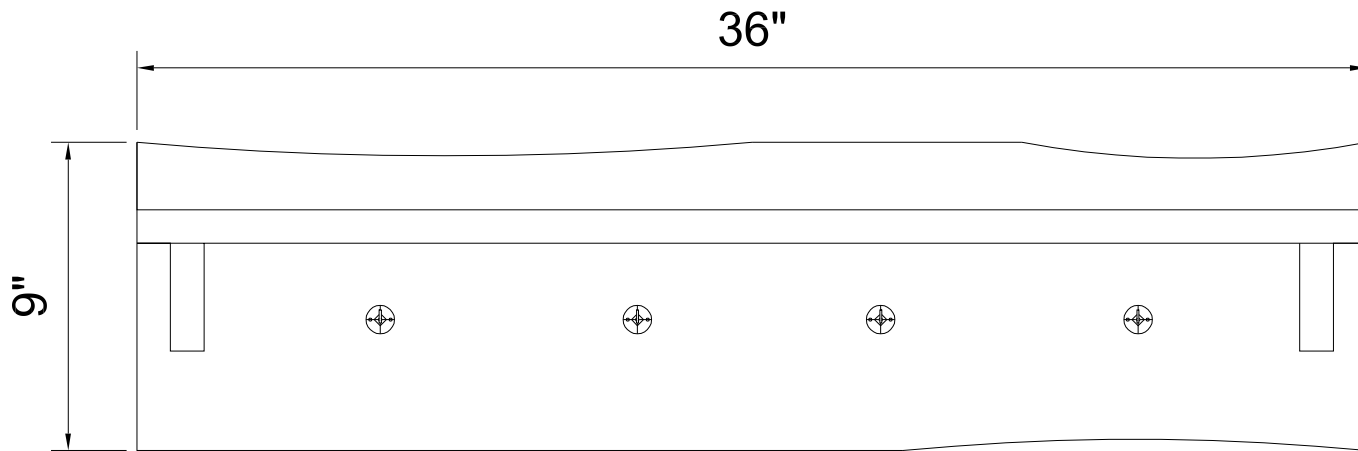

FRONT VIEW

SIDE VIEW

AWAA3320 36'' COAT HOOKS WITH SHELF

\*Nominal Dimension Shown - due to natural Design Characteristics, Actual Dimensions will vary.