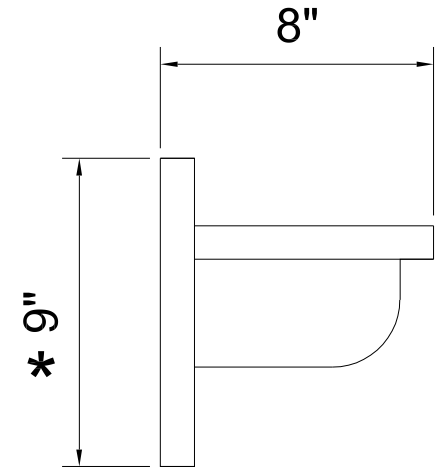

FRONT VIEW

SIDE VIEW

AWAA3320 36'' COAT HOOKS WITH SHELF

\*Nominal Dimension Shown - due to natural Design Characteristics, Actual Dimensions will vary.