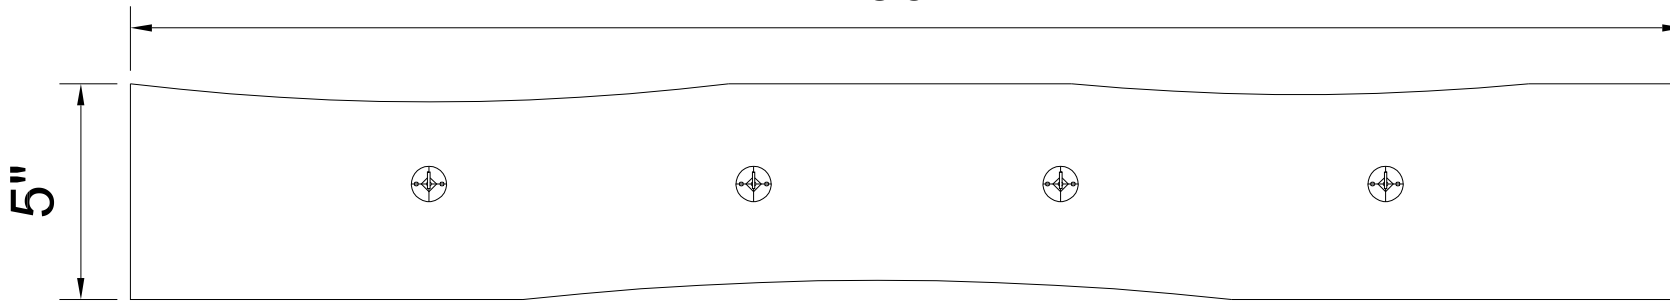

FRONT VIEW

36"

SIDE VIEW

AWAA2320 36'' COAT HOOKS

* Nominal Dimension Shown - due to natural Design Characteristics, Actual Dimensions will vary.