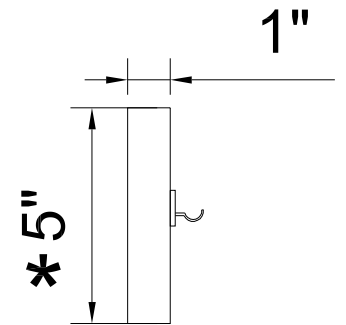

FRONT VIEW

36"

SIDE VIEW

AWAA2320 36'' COAT HOOKS

* Nominal Dimension Shown - due to natural Design Characteristics, Actual Dimensions will vary.