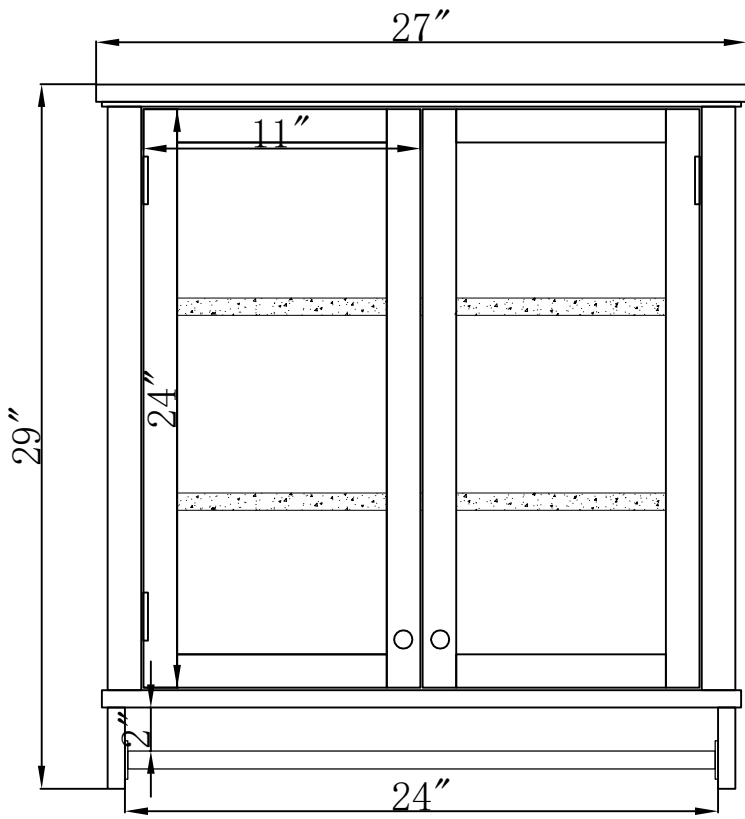

FRONT VIEW

SIDE VIEW

ANVA79WH  
BATH STORAGE HUTCH WITH TOWEL ROD