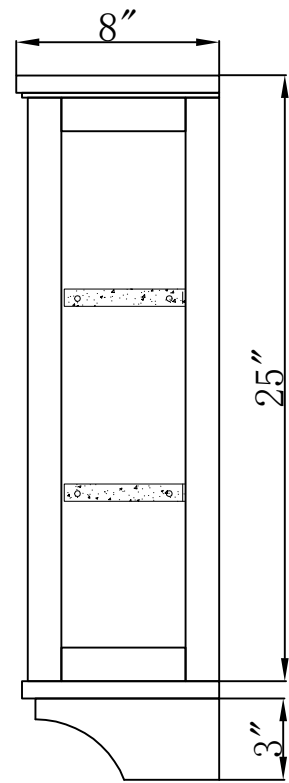

FRONT VIEW

SIDE VIEW

ANVA79WH  
BATH STORAGE HUTCH WITH TOWEL ROD