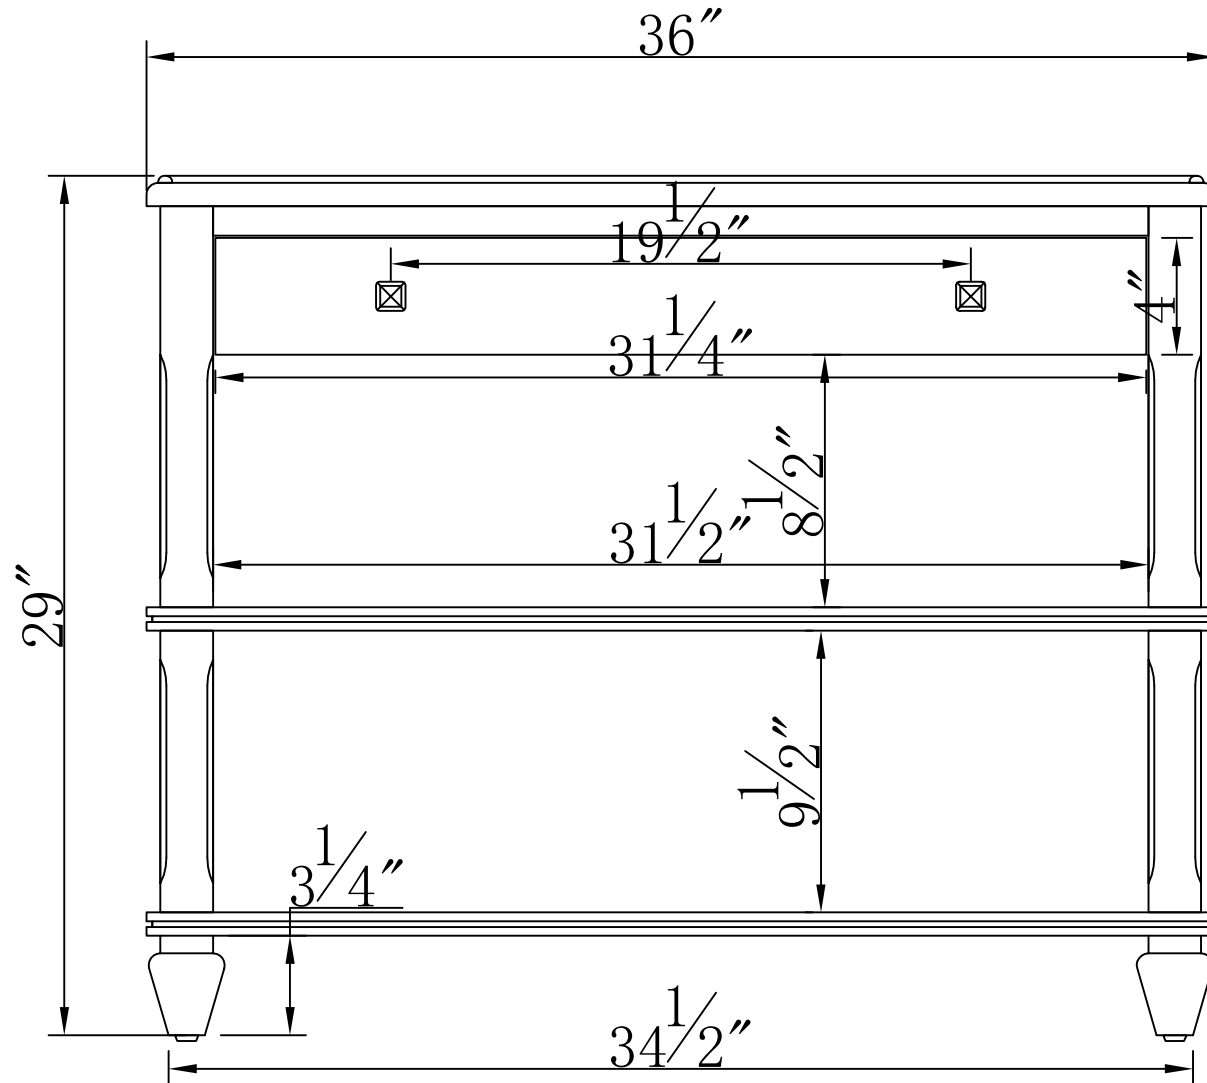

FRONT VIEW

SIDE VIEW

ANSB1062 TV CONSOLE W/DRAWERS