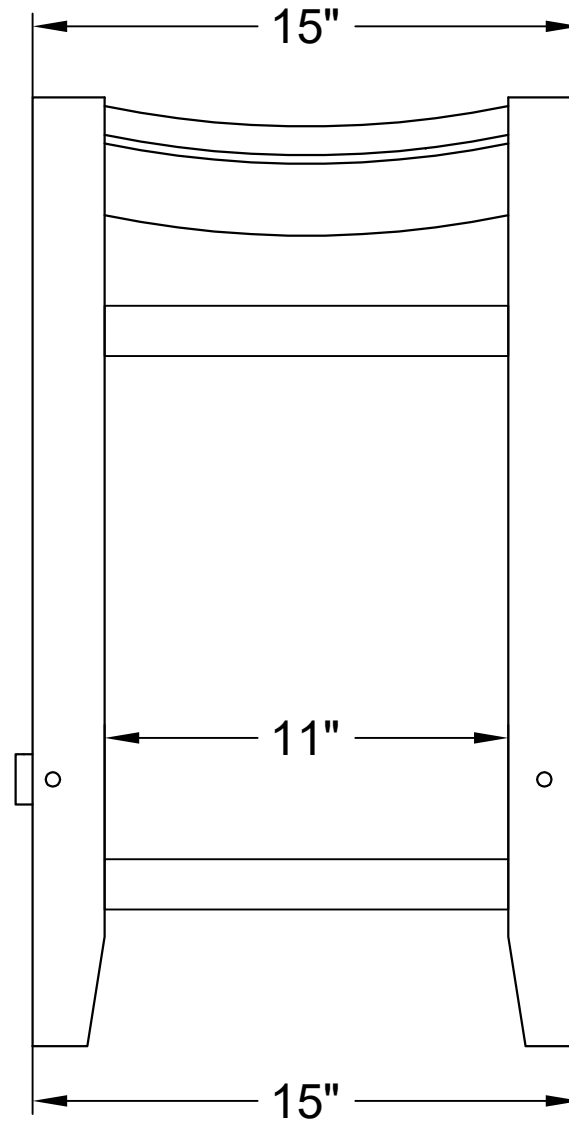

FRONT VIEW

SIDE VIEW

ANNP2171_ 26" HIGH STOOL