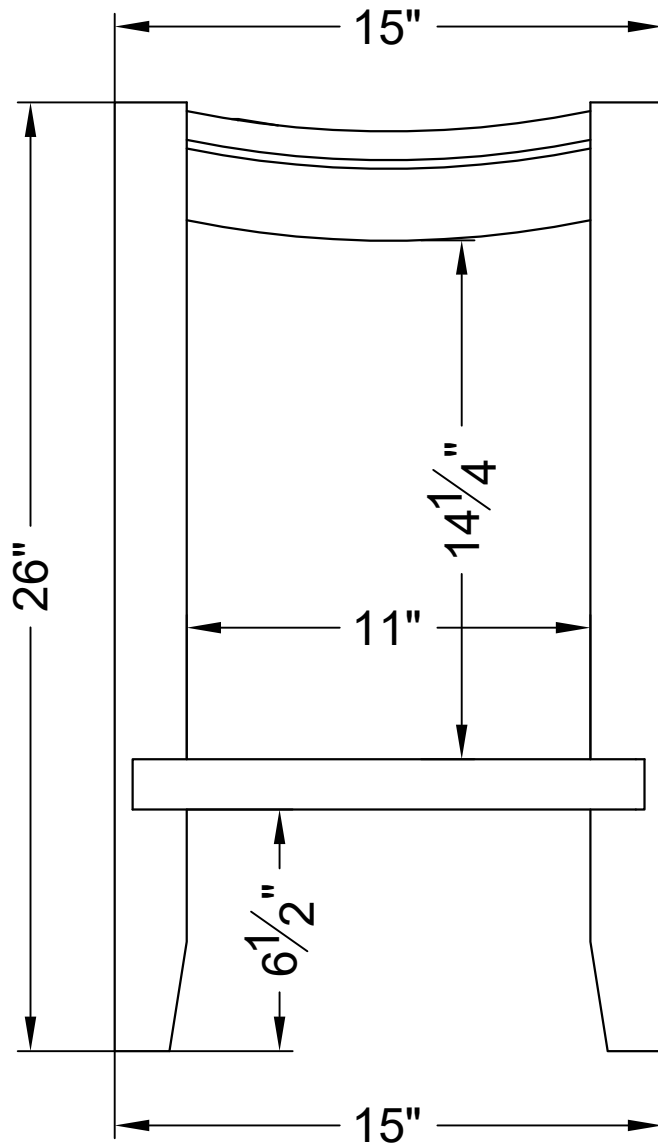

FRONT VIEW

SIDE VIEW

ANNP2171_ 26" HIGH STOOL