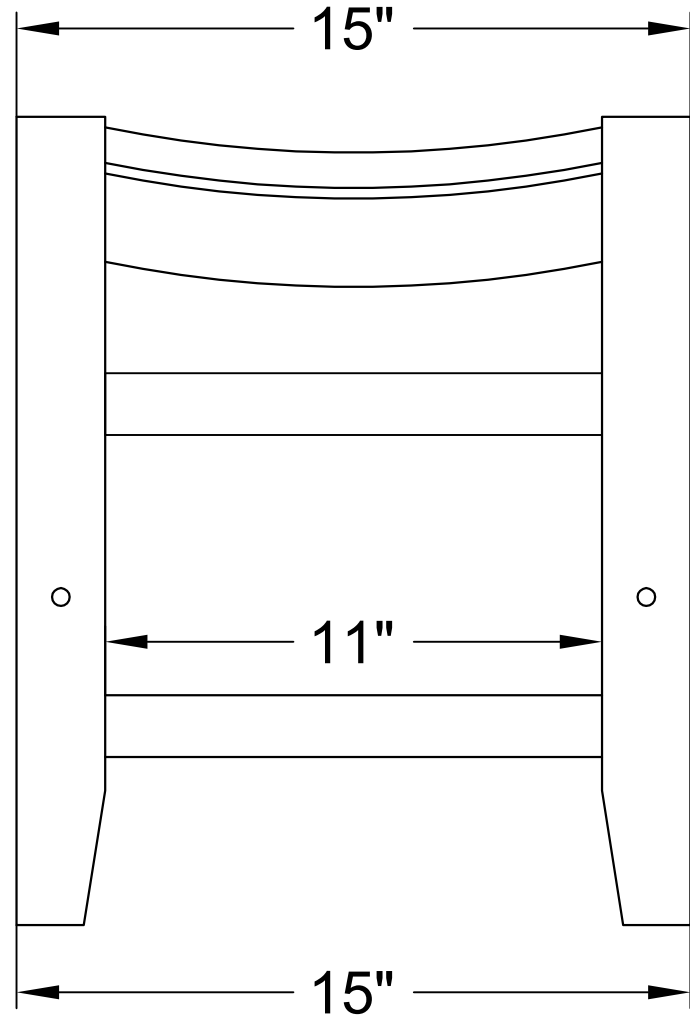

FRONT VIEW

SIDE VIEW

ANNP2071_ 18" HIGH STOOL