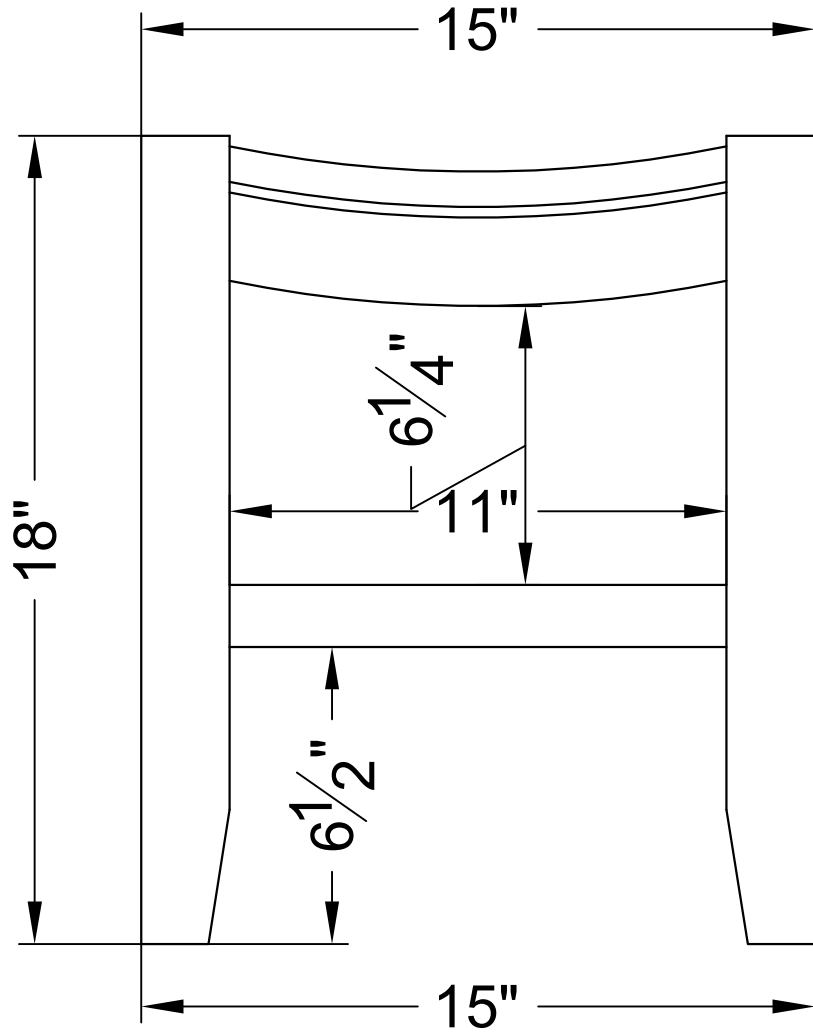

FRONT VIEW

SIDE VIEW

ANNP2071_ 18" HIGH STOOL