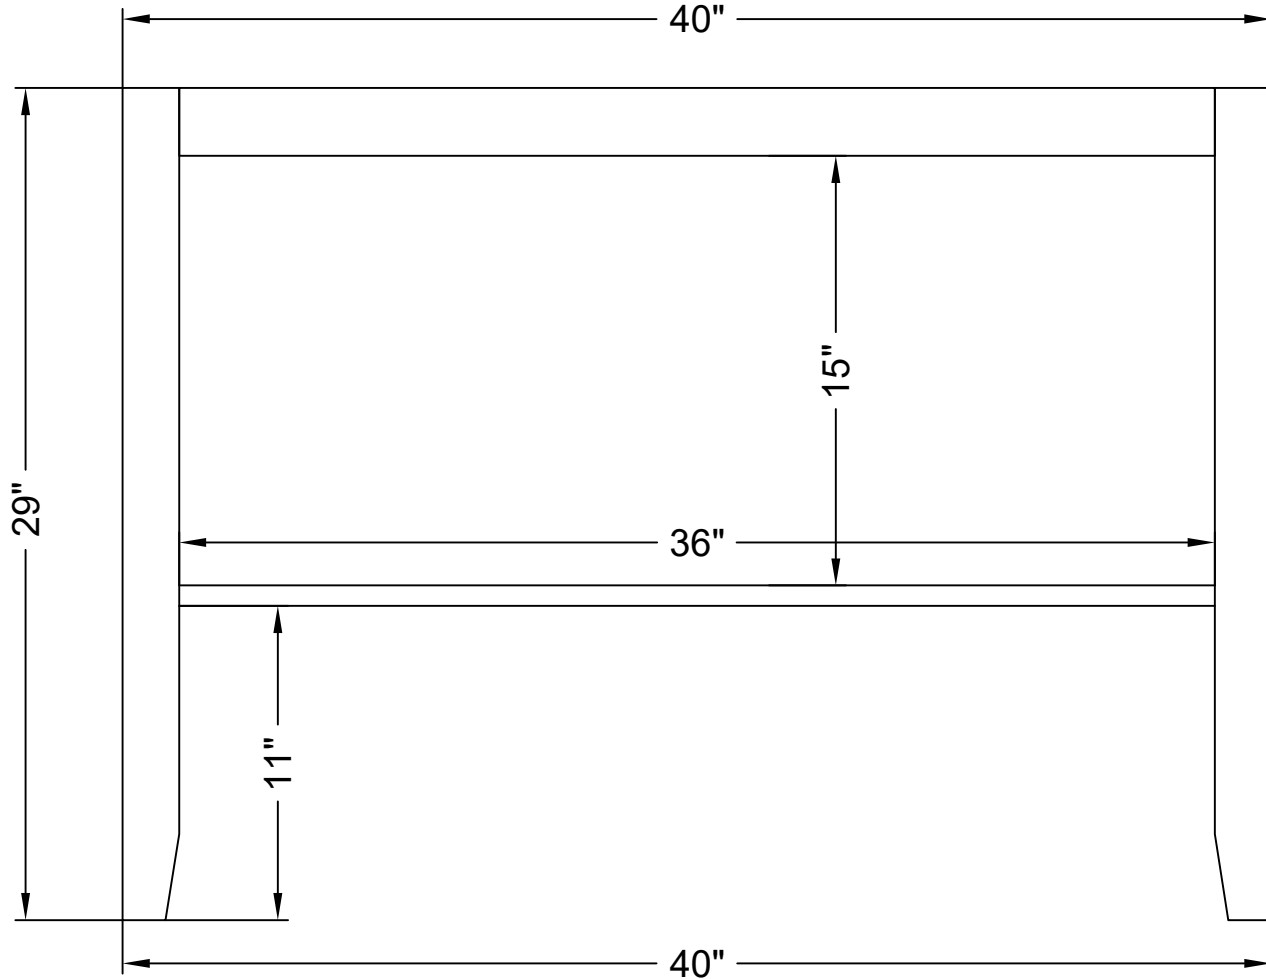

FRONT VIEW

SIDE VIEW

ANNP1471_ SOFA TV CONSOLE W/SHELF