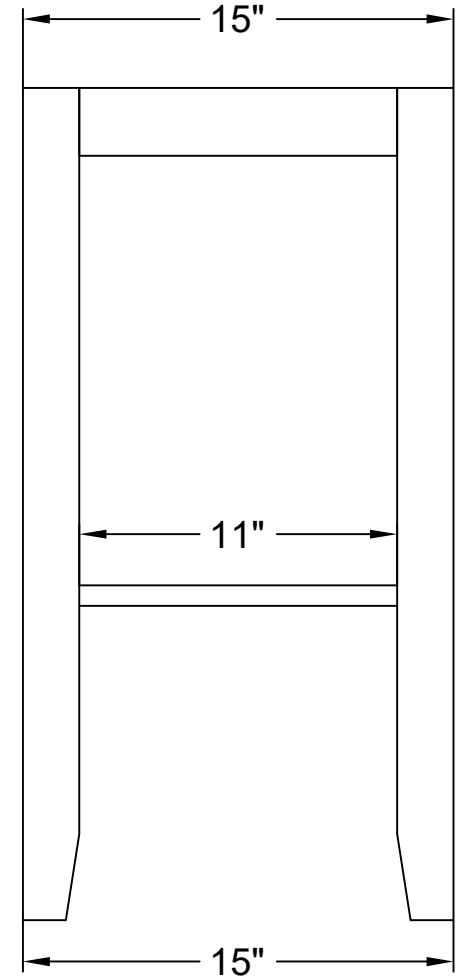

FRONT VIEW

SIDE VIEW

ANNP1471_ SOFA TV CONSOLE W/SHELF