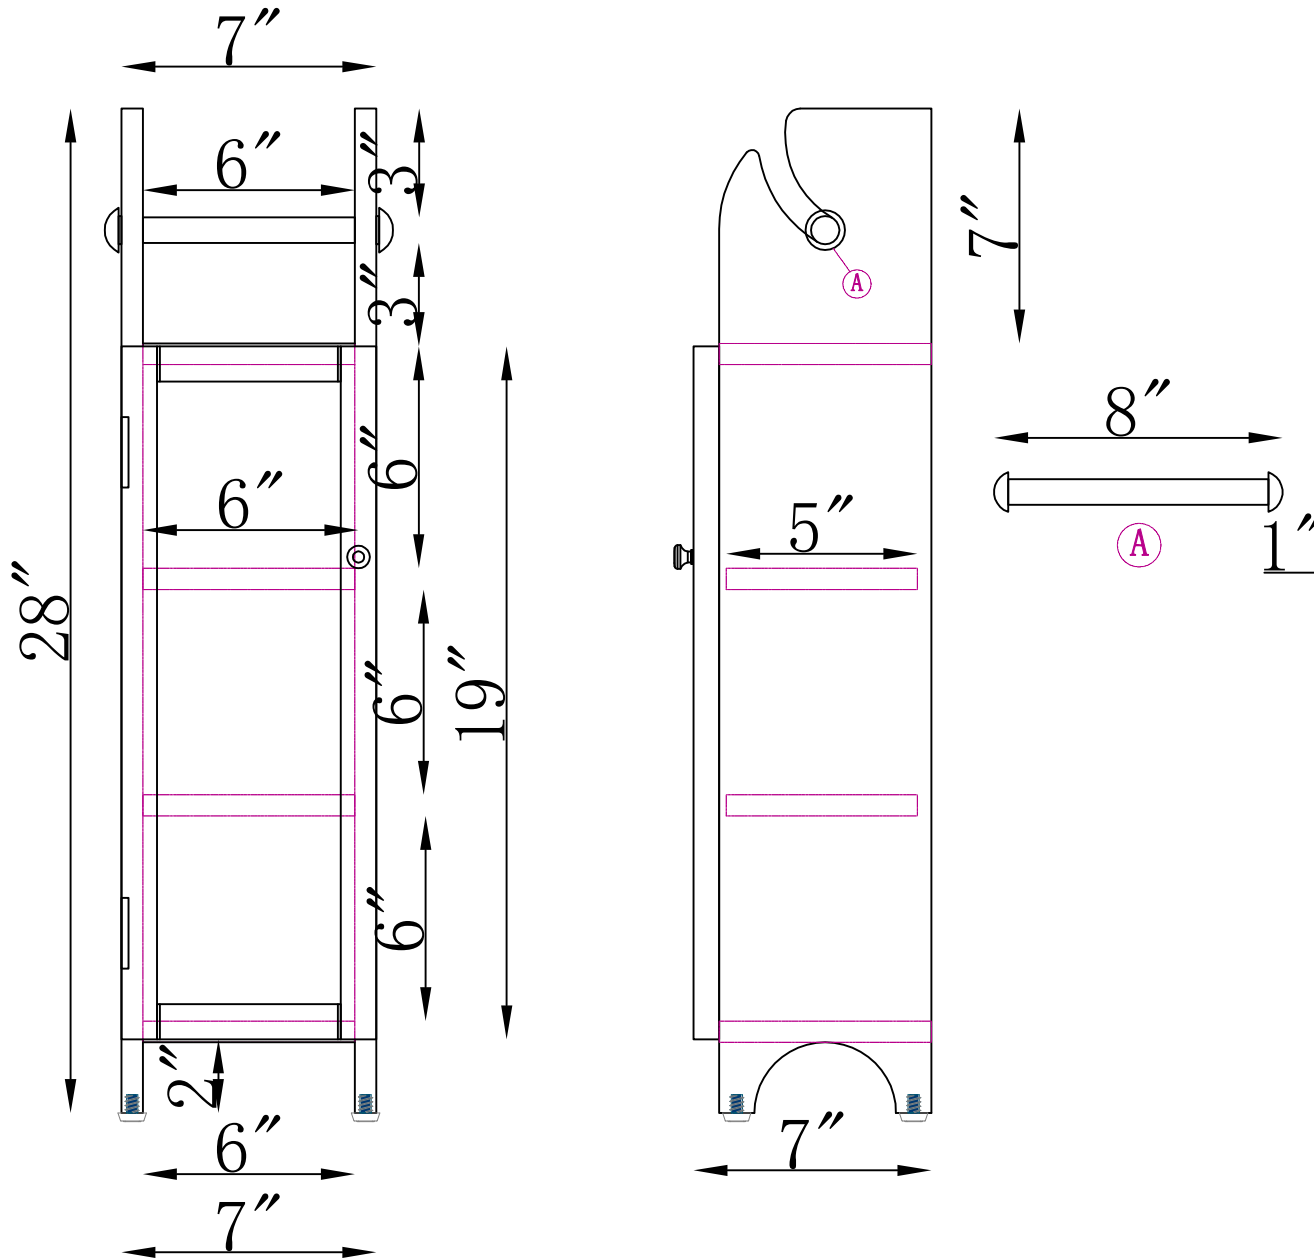

FRONT VIEW

SIDE VIEW

AND076WH DELUXE STORAGE CABINET WITH TOILET PAPER DISPENSOR