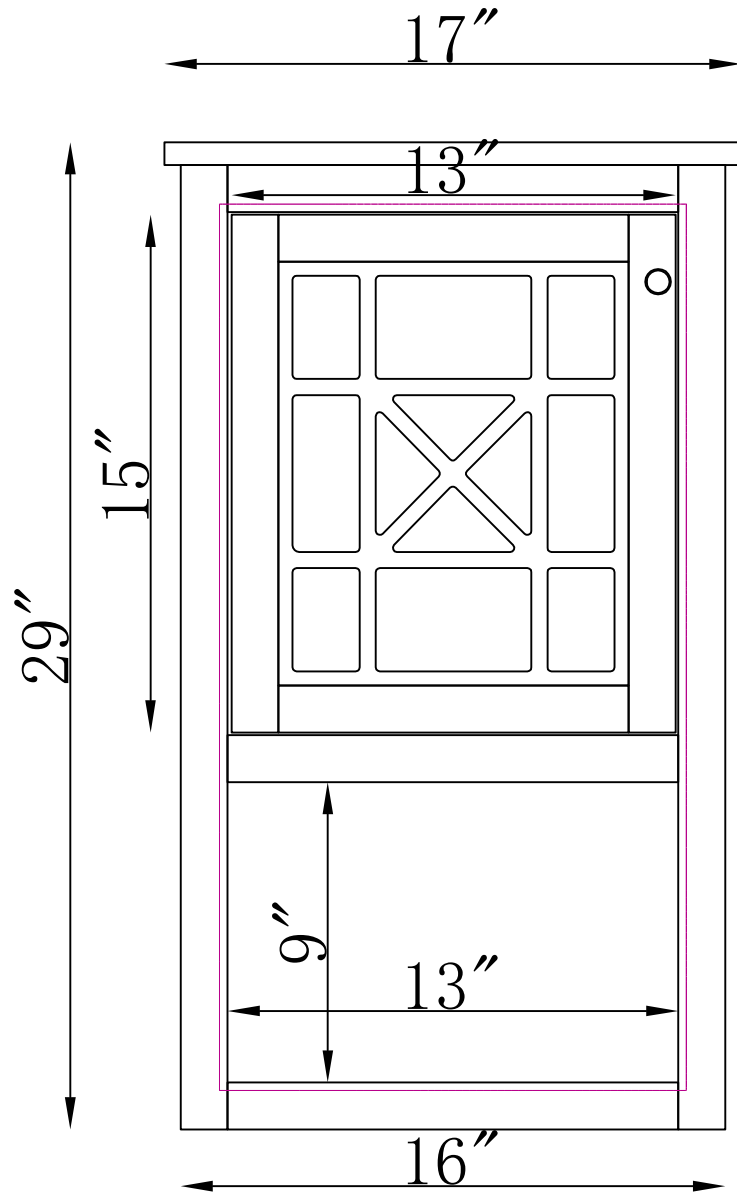

FRONT VIEW

SIDE VIEW

ANDE79WH BATH DELUXE STORAGE HUTCH