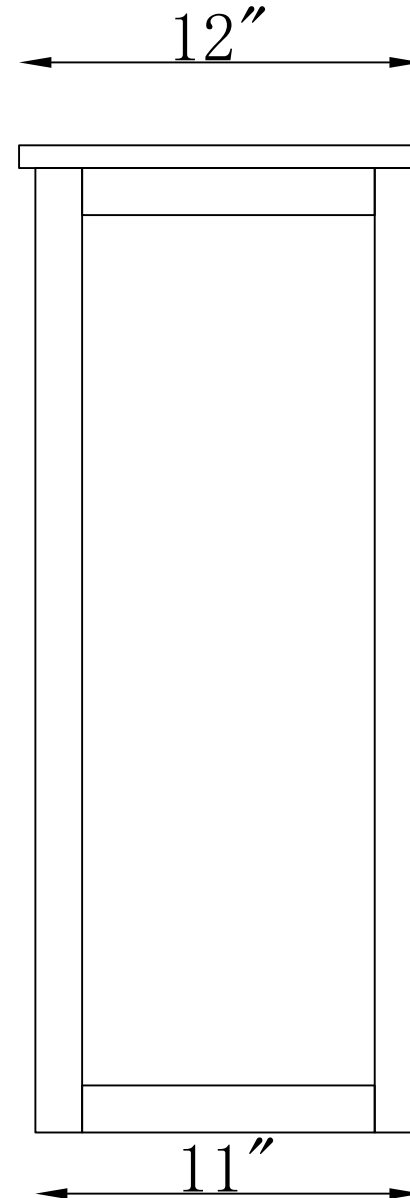

FRONT VIEW

SIDE VIEW

ANDE79WH BATH DELUXE STORAGE HUTCH