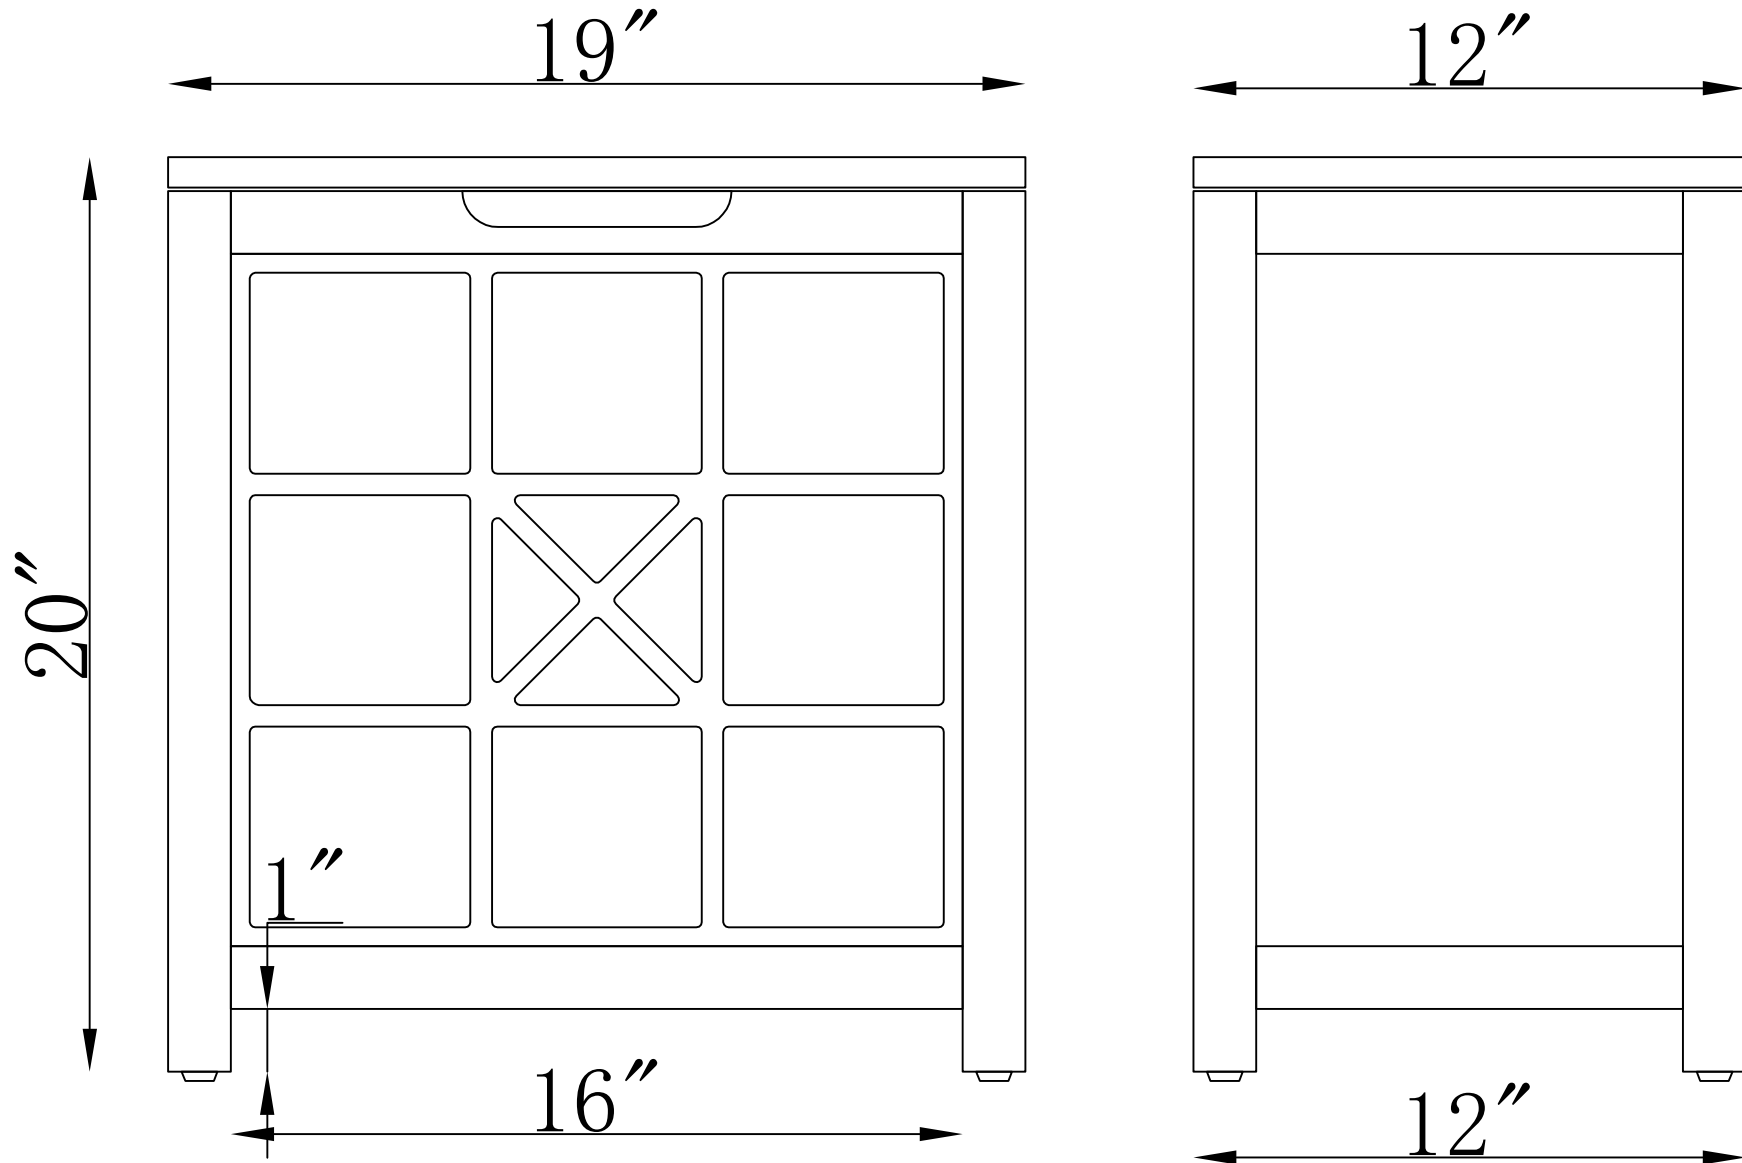

FRONT VIEW

SIDE VIEW

ANDE77WH BATH DELUXE CLOTHES HAMPER