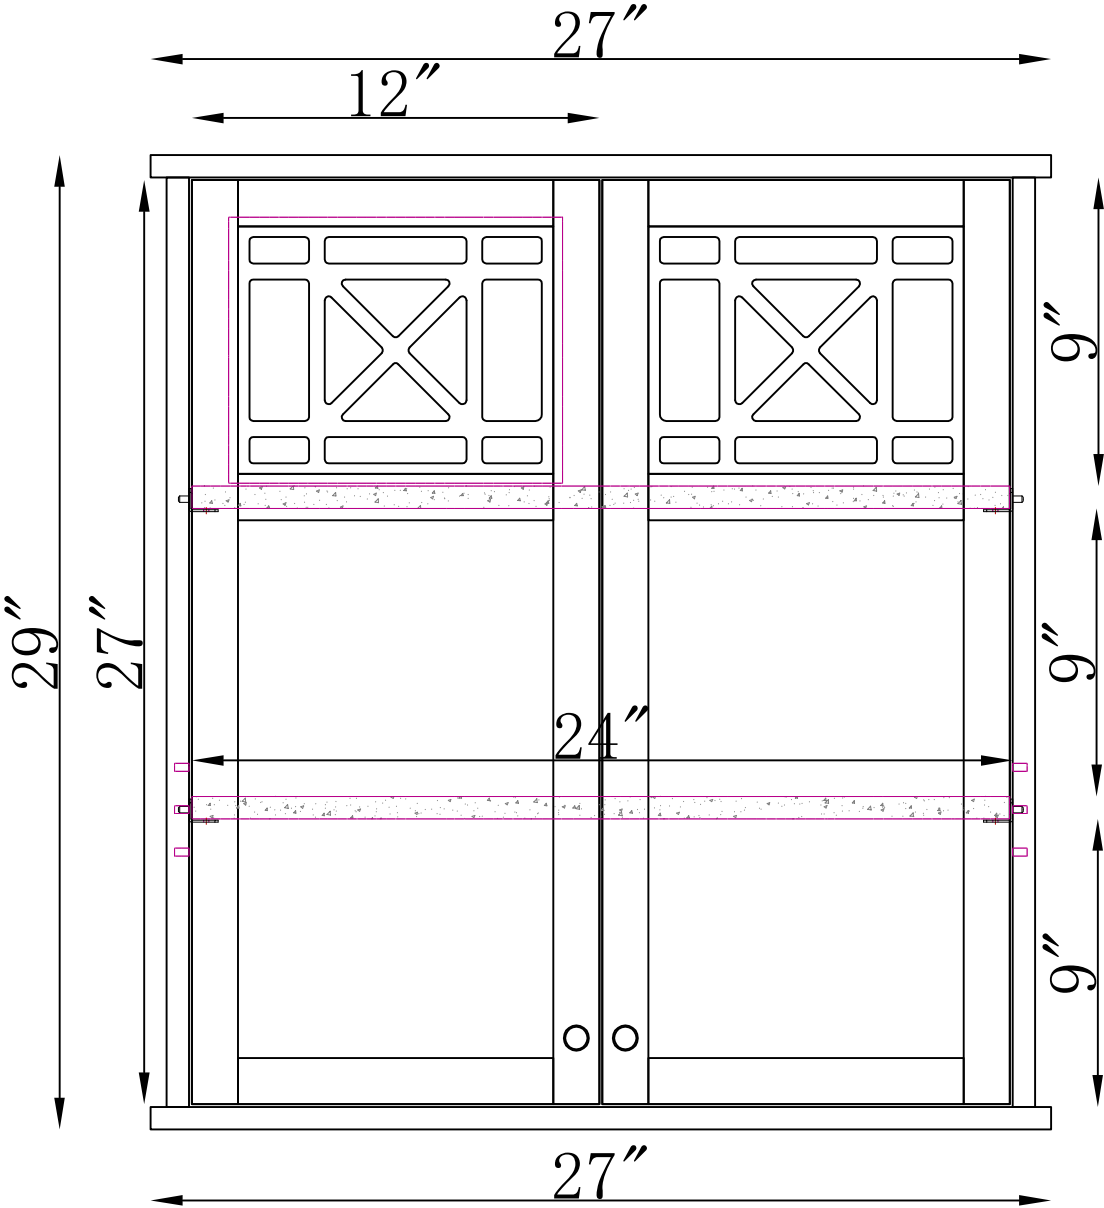

FRONT VIEW

SIDE VIEW

ANDE76WH OVER TOILET HUTCH WITH DOORS