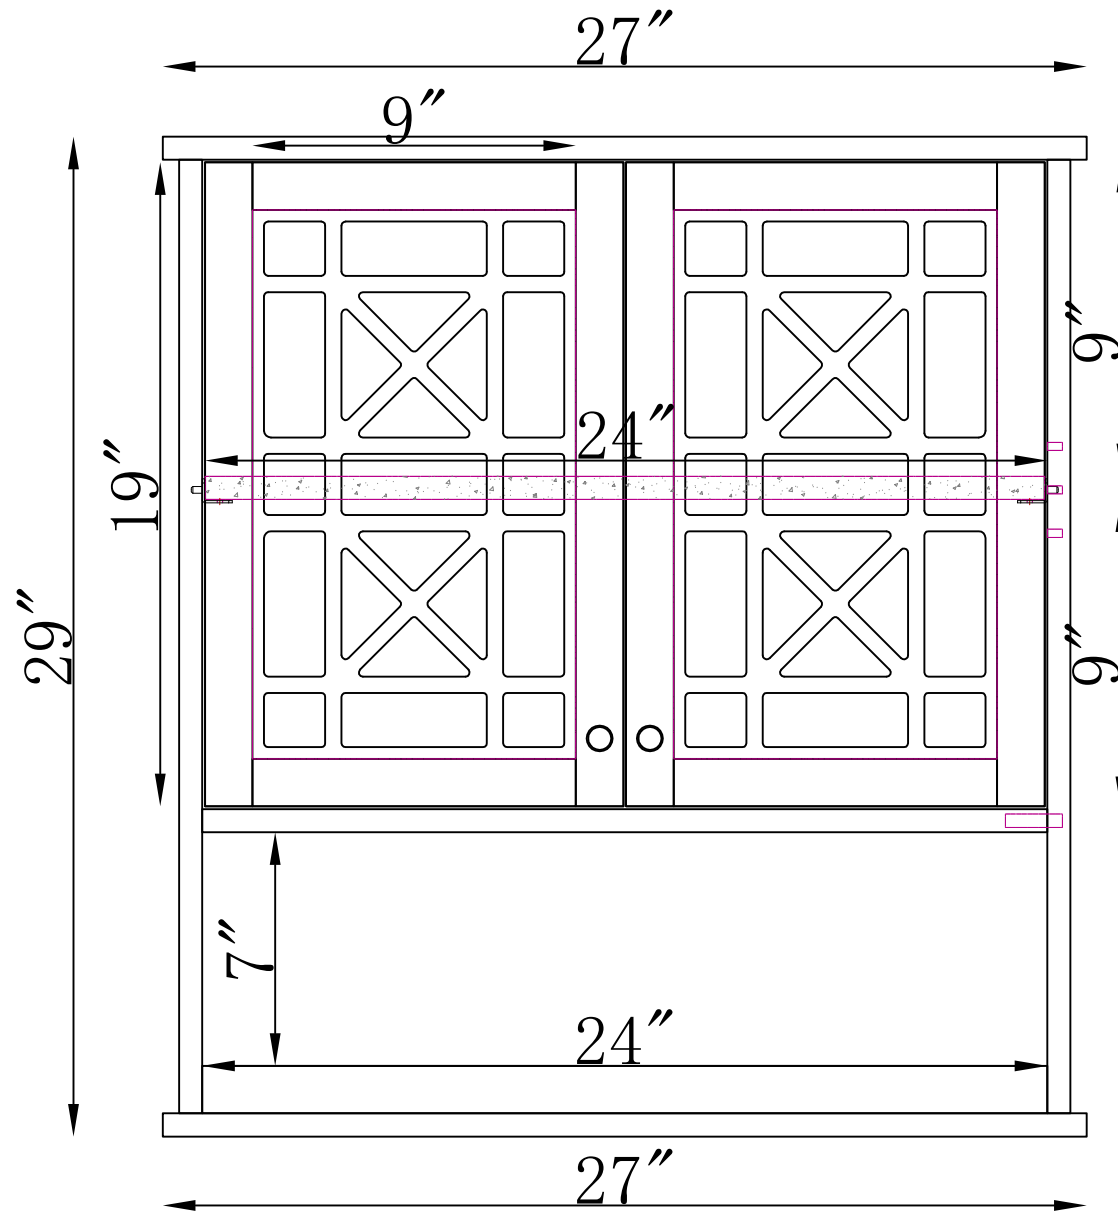

FRONT VIEW

SIDE VIEW

ANDE74WH OVER TOILET HUTCH WITH MIXED STORAGE