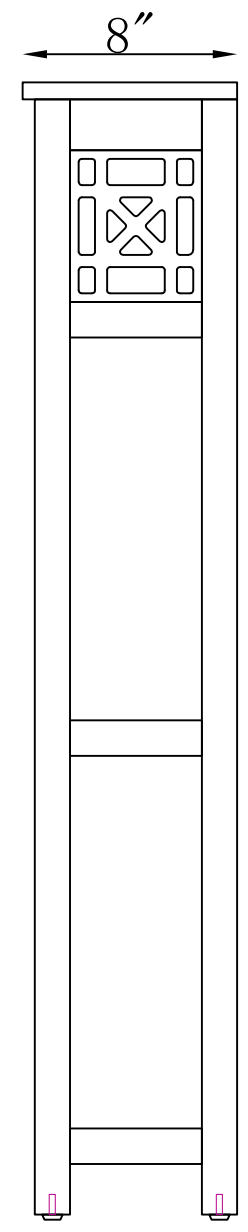

FRONT VIEW

SIDE VIEW

ANDE73WH OVER TOILET OPEN STORAGE SHELF