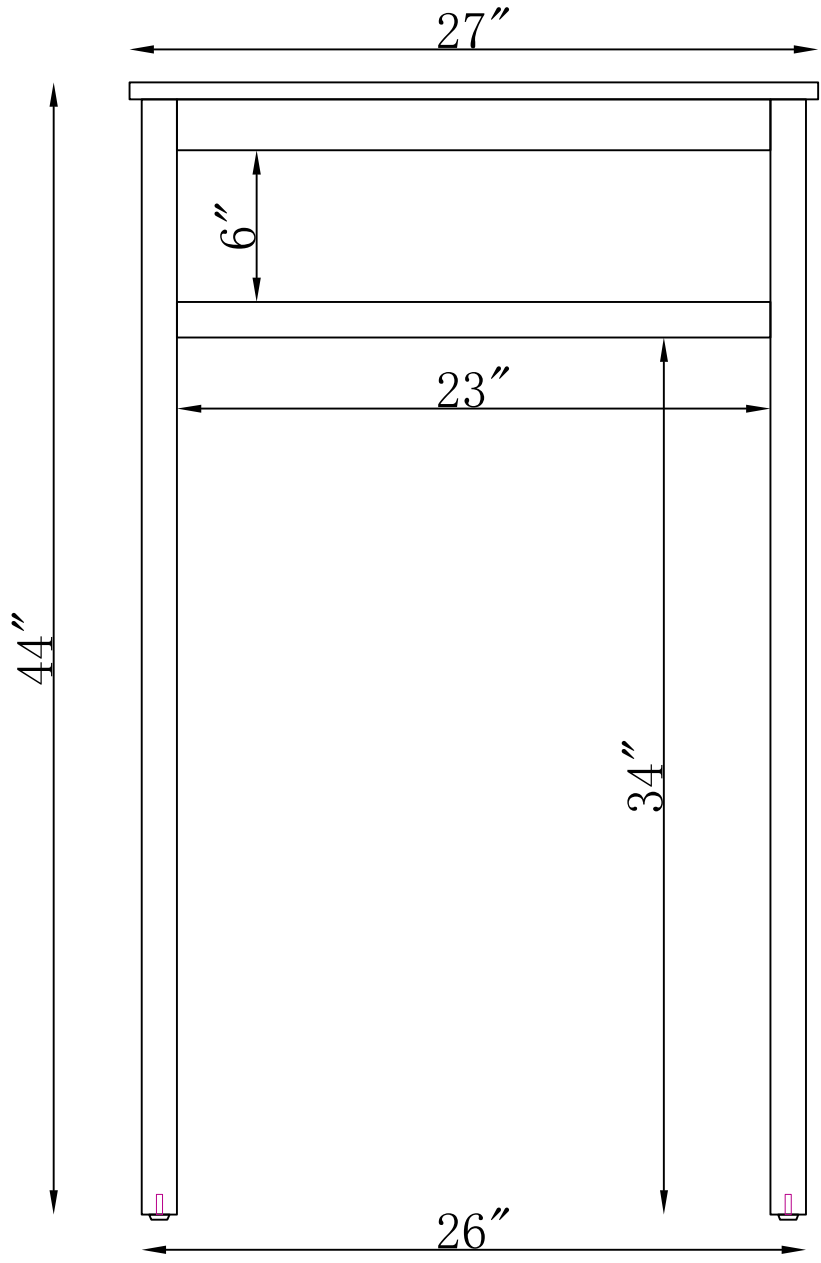

FRONT VIEW

SIDE VIEW

ANDE73WH OVER TOILET OPEN STORAGE SHELF