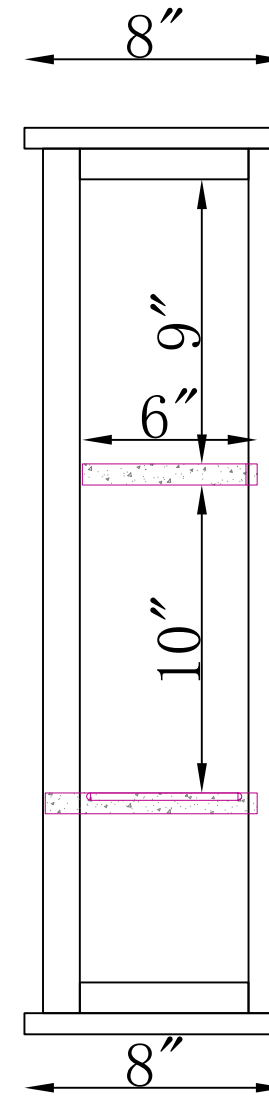

FRONT VIEW

SIDE VIEW

ANCT75WH BATH STORAGE HUTCH WITH 2 DOORS AND OPEN SHELF