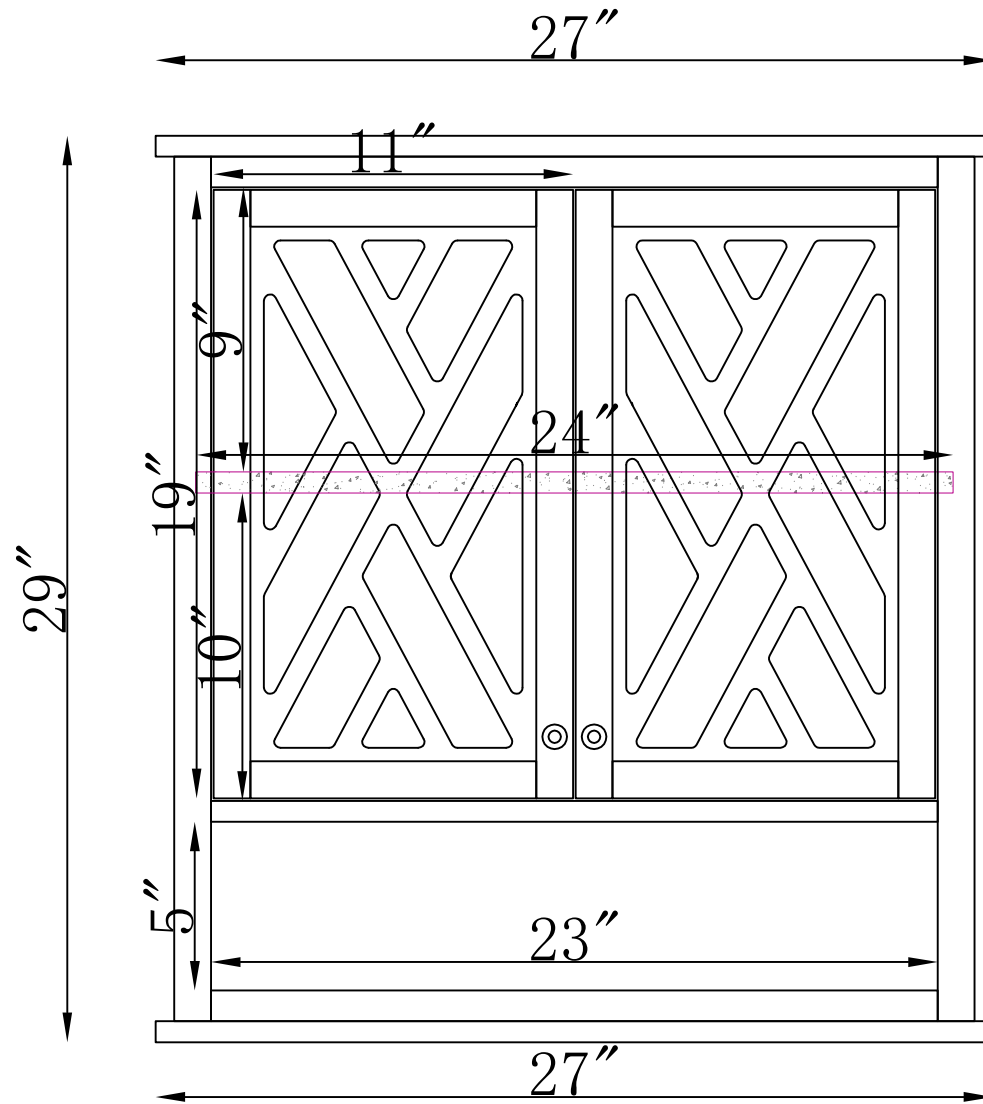

FRONT VIEW

SIDE VIEW

ANCT75WH BATH STORAGE HUTCH WITH 2 DOORS AND OPEN SHELF