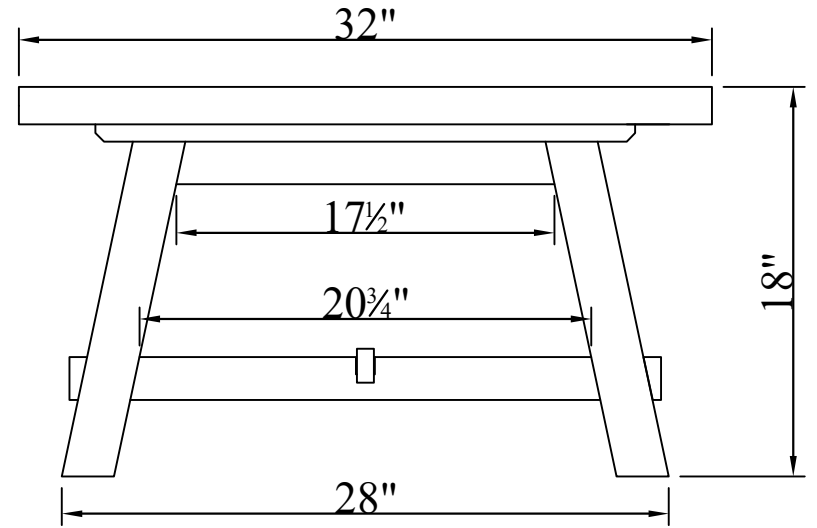

FRONT VIEW

SIDE VIEW

ANAD12RNB 32" x 48" COFFEE TABLE