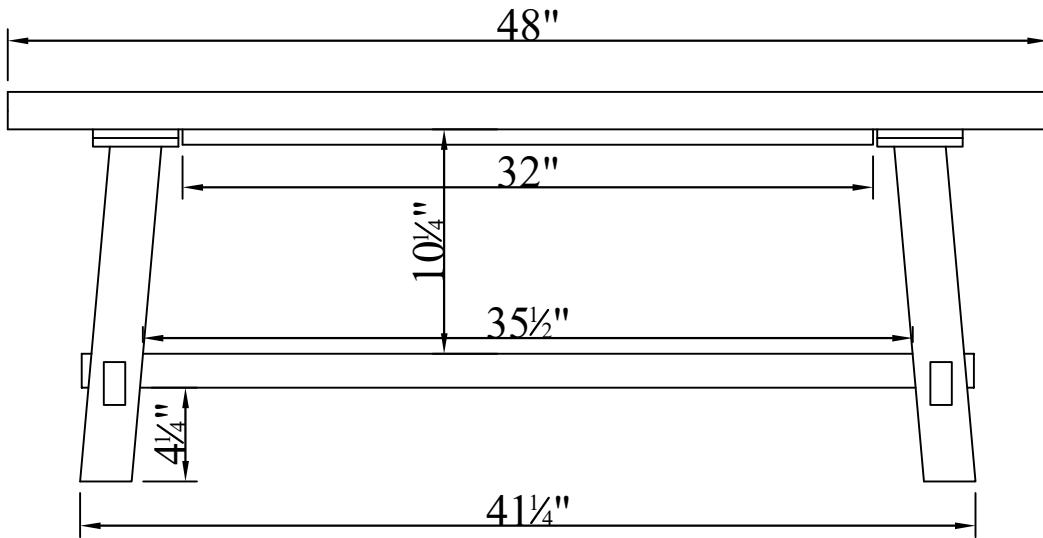

FRONT VIEW

SIDE VIEW

ANAD12RNB 32" x 48" COFFEE TABLE