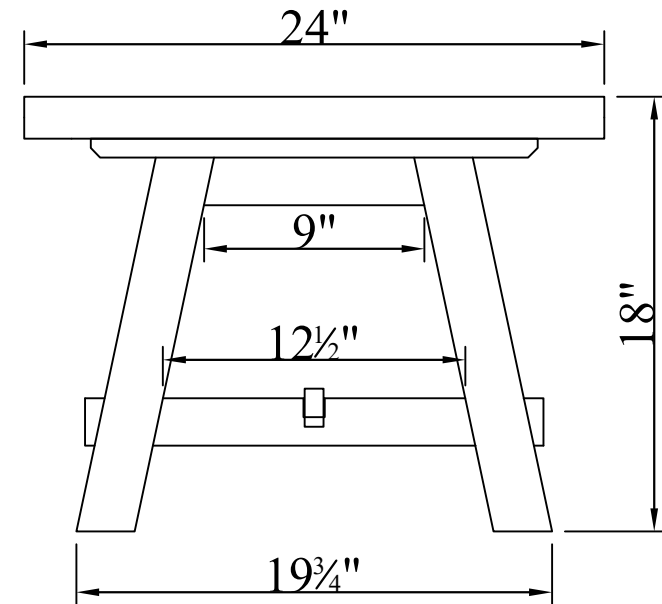

FRONT VIEW

SIDE VIEW

ANAD11RNB 24" x 42" COFFEE TABLE