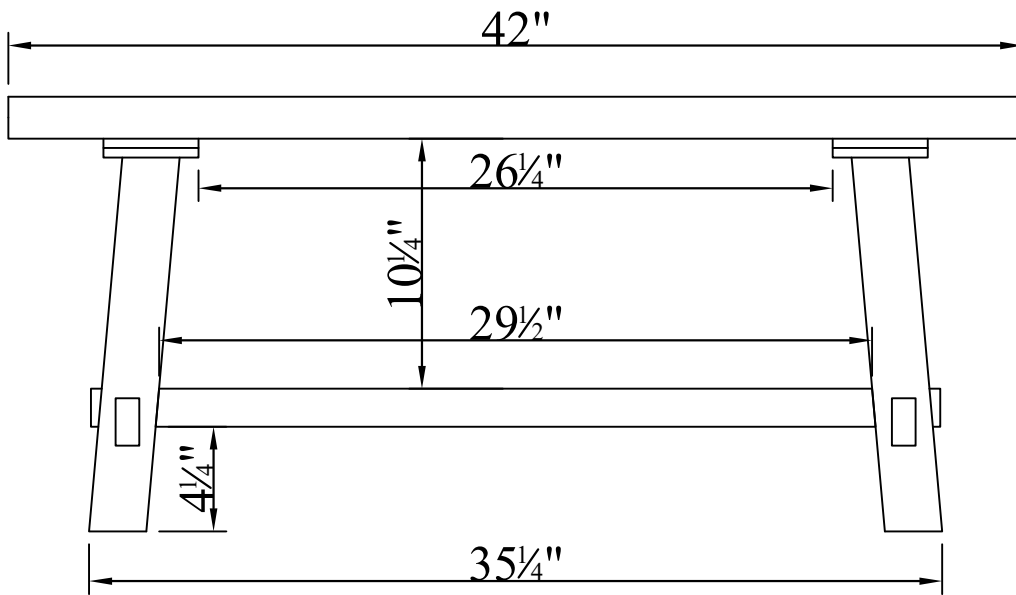

FRONT VIEW

SIDE VIEW

ANAD11RNB 24" x 42" COFFEE TABLE