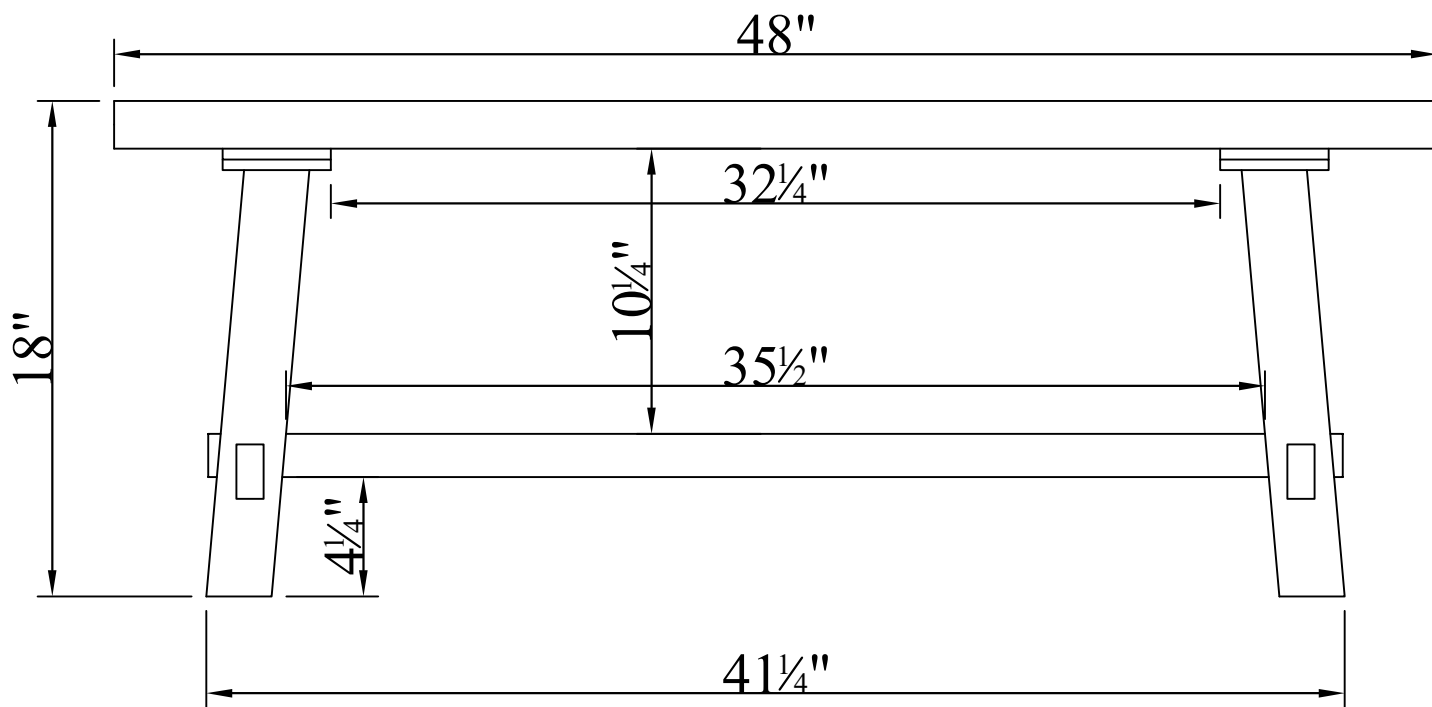

FRONT VIEW

SIDE VIEW

ANAD04RNB 48" BENCH